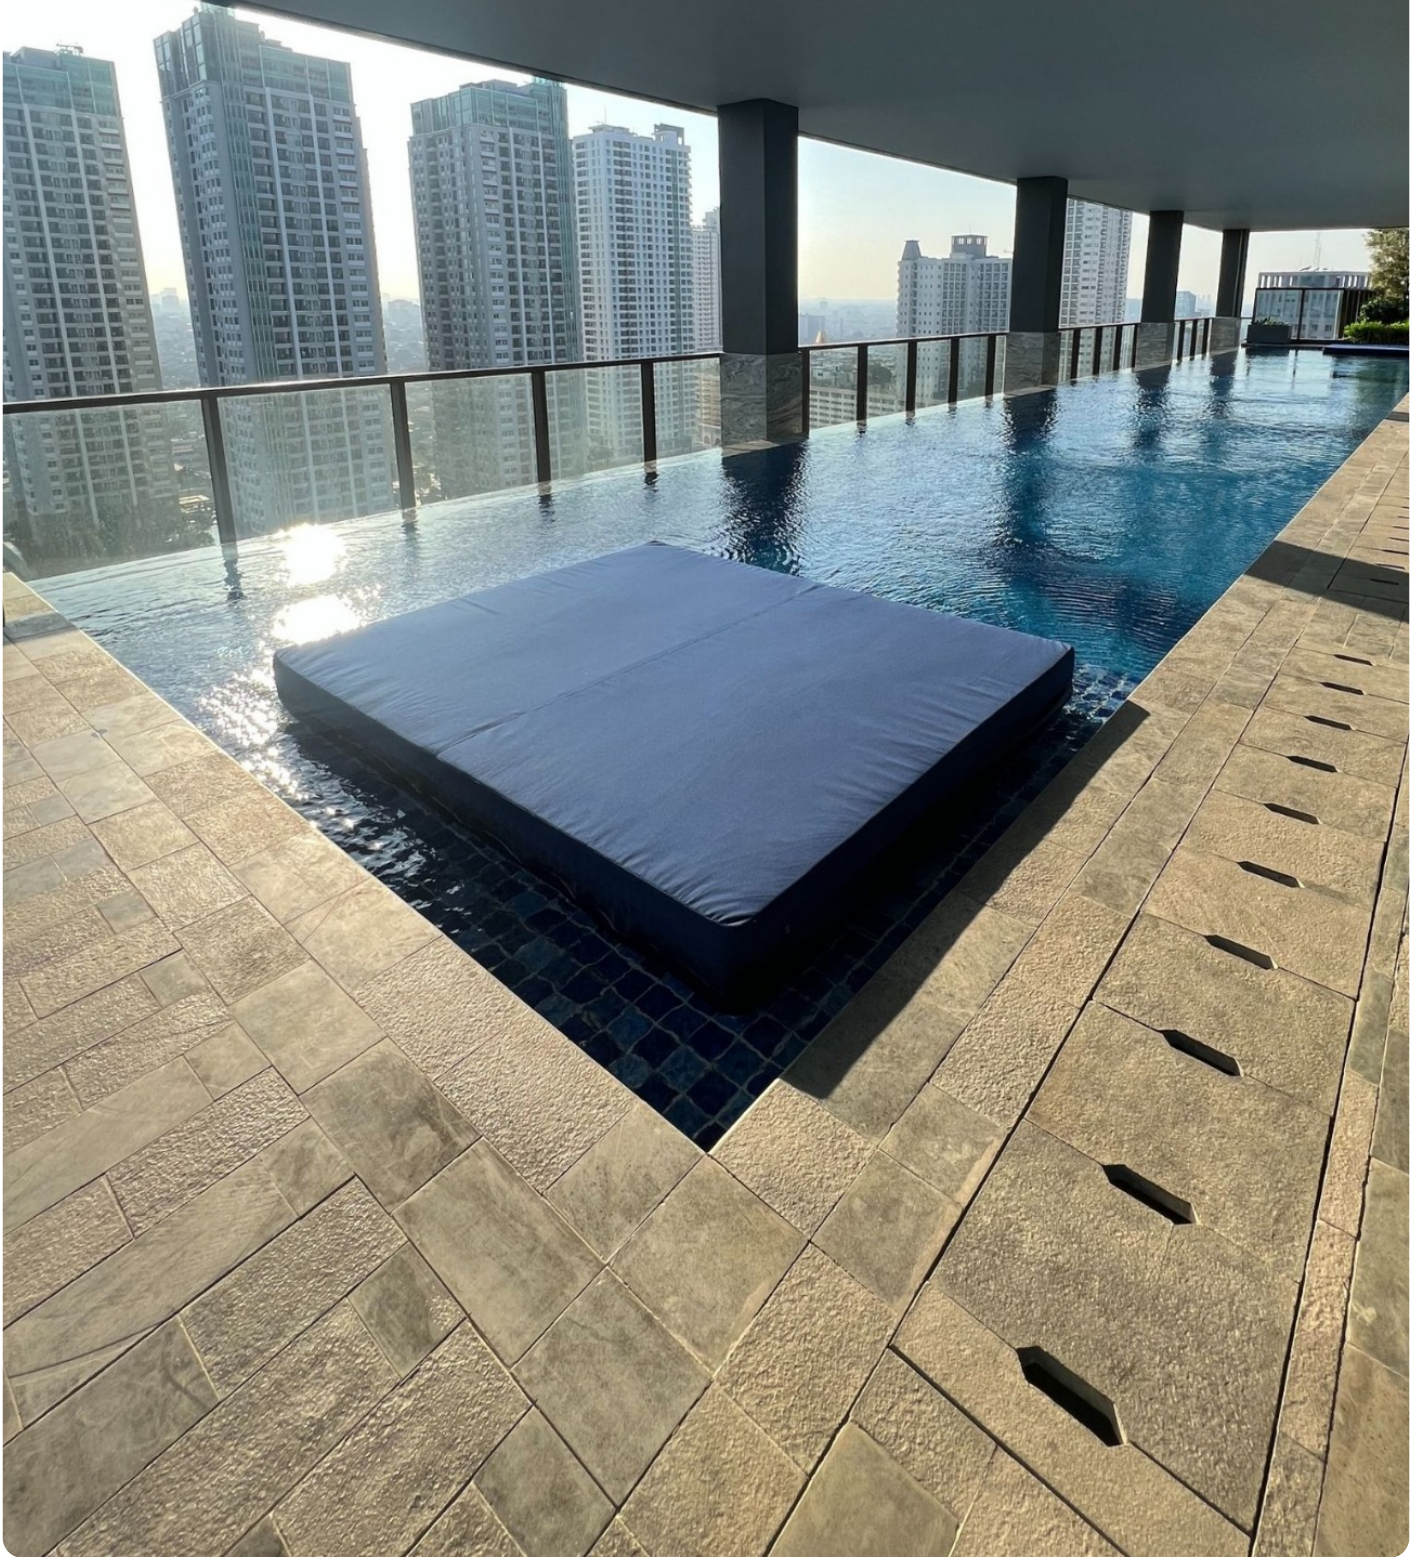

www.sava.co.id

Sava Properti