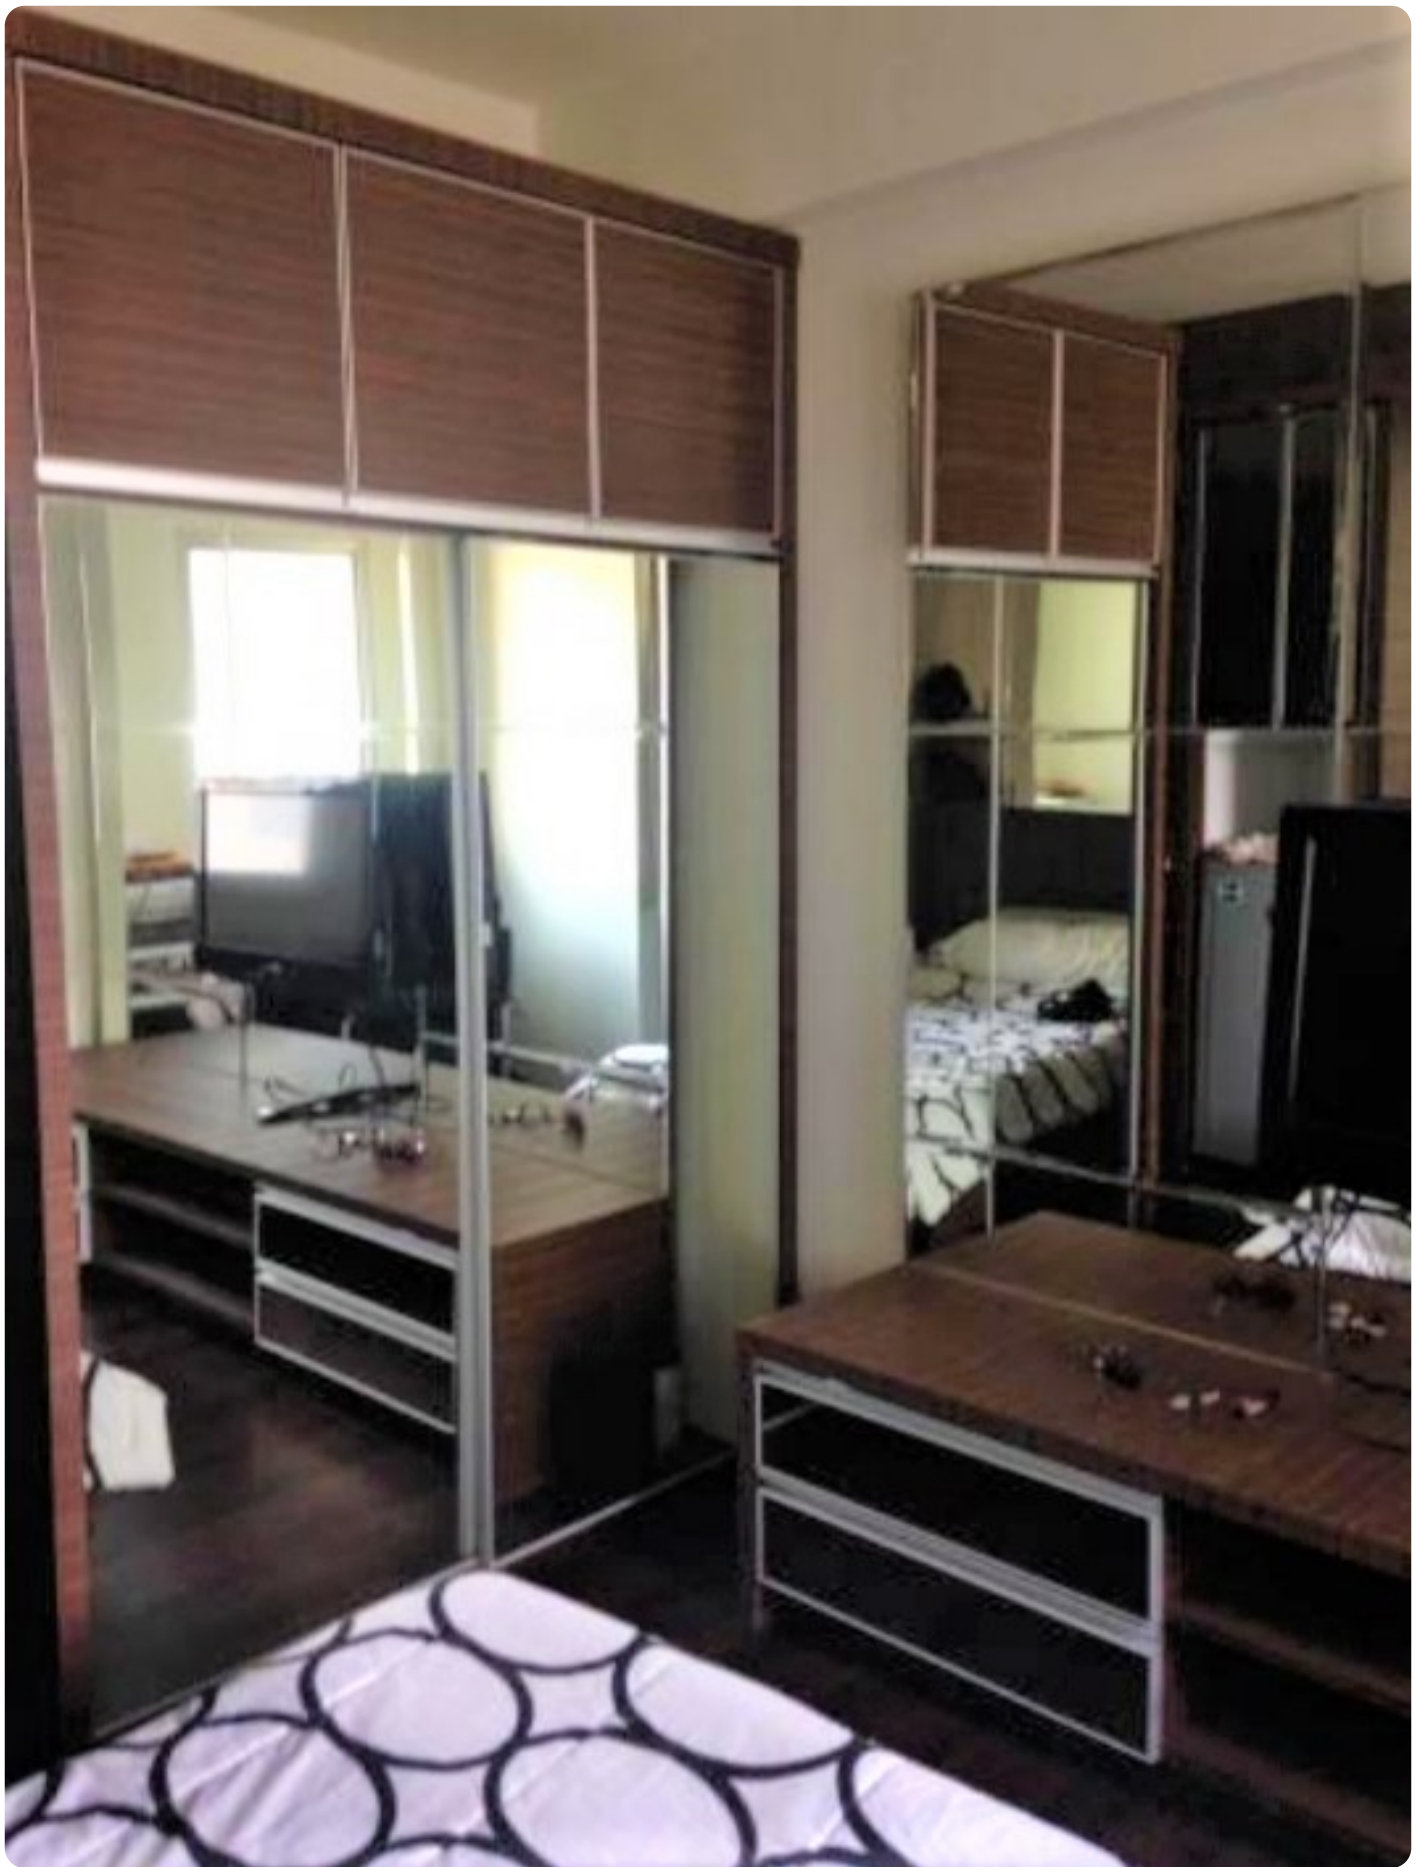

Apartemen Pakubuwono Terrace

Jakarta Selatan

Rp. 500,000,000

Deskripsi

Apartment Name : Pakubuwono Terrace

Condition : Fully Furnished and fully equipped

Facility : 24-hours security with CCTV, elevator with access card, receptionist, private mailbox, basement parking lot, swimming pool, gym, kids playground, minimarts (Alfamart and Indomaret), cafes/restaurants, ATM center, pharmacy, and laundry.