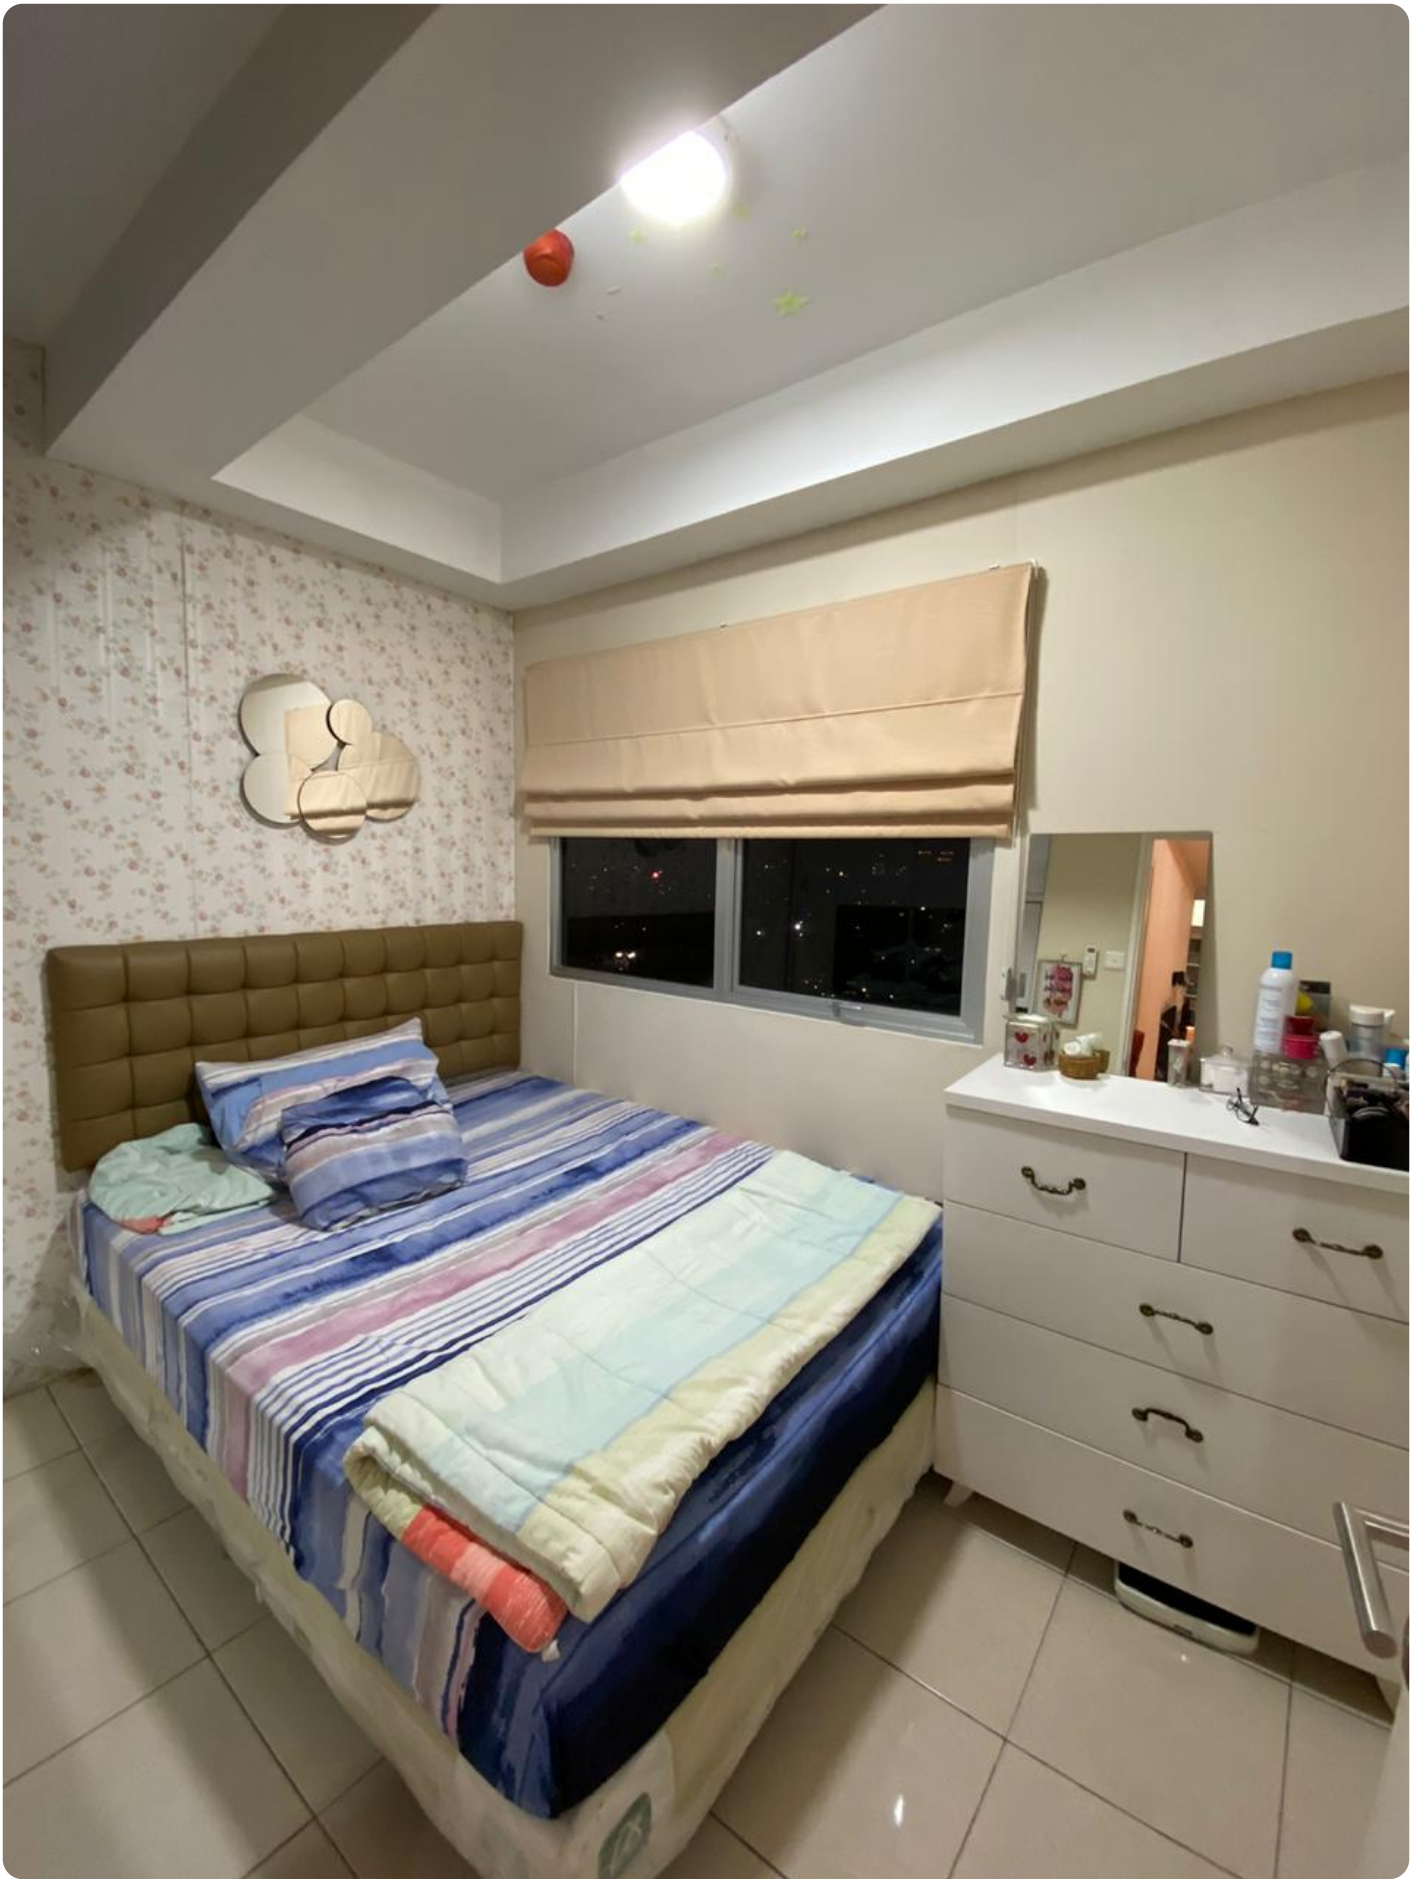

Apartemen Pakuwono Terrace

Jakarta Selatan

Rp. 670,000,000

Deskripsi

Apartment Name : Pakubuwono Terrace

Condition : Fully Furnished and fully equipped

Facility : 24-hours security with CCTV, elevator with access card, receptionist, private mailbox, basement parking lot, swimming pool, gym, kids playground, minimarts (Alfamart and Indomaret), cafes/restaurants, ATM center, pharmacy, and laundry.