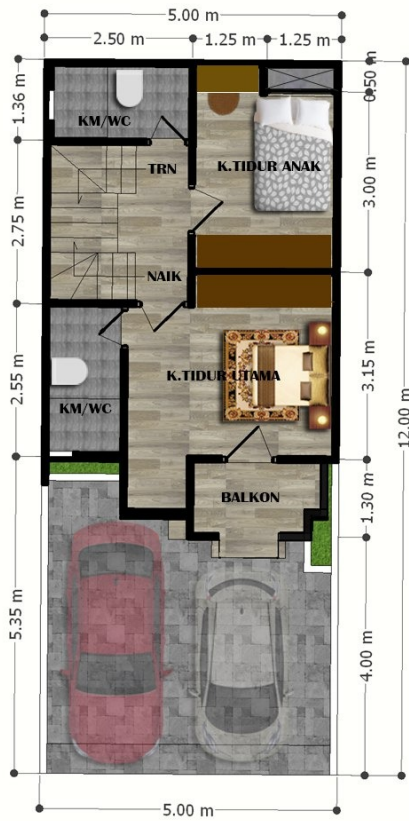

AHSANU JAGAKARSA

TYPE 72/60

LANTAI 1

LANTAI 2

DENAH LANTAI 1

DENAH LANTAI 2

DENAH LANTAI 3

AHSANU
JAGAKARSA

**80 MTR
TAMAN
PANJANG**

DEVELOPER :

AHSANU AMALA PROPERTY

MEMBER OF :

SPESIFIKASI

PONDASI	Foot Plate
DINDING	Bata Ringan/Merah (Double Dinding)
FACADE	Bata Alam
LANTAI	Homogenous Tile 60 x 60 cm
RANGKA ATAP	Baja Ringan
PENUTUP ATAP	Aspal Bitumen
PLAFOND	Gypsum
PINTU	Engineering Door
JENDELA & KUSEN	Alumuminium
SANITARY	Toto/Setara
DAYA LISTRIK	2200 W
TORN AIR	Penguin 550 Liter
CANOPY CARPORT	Include