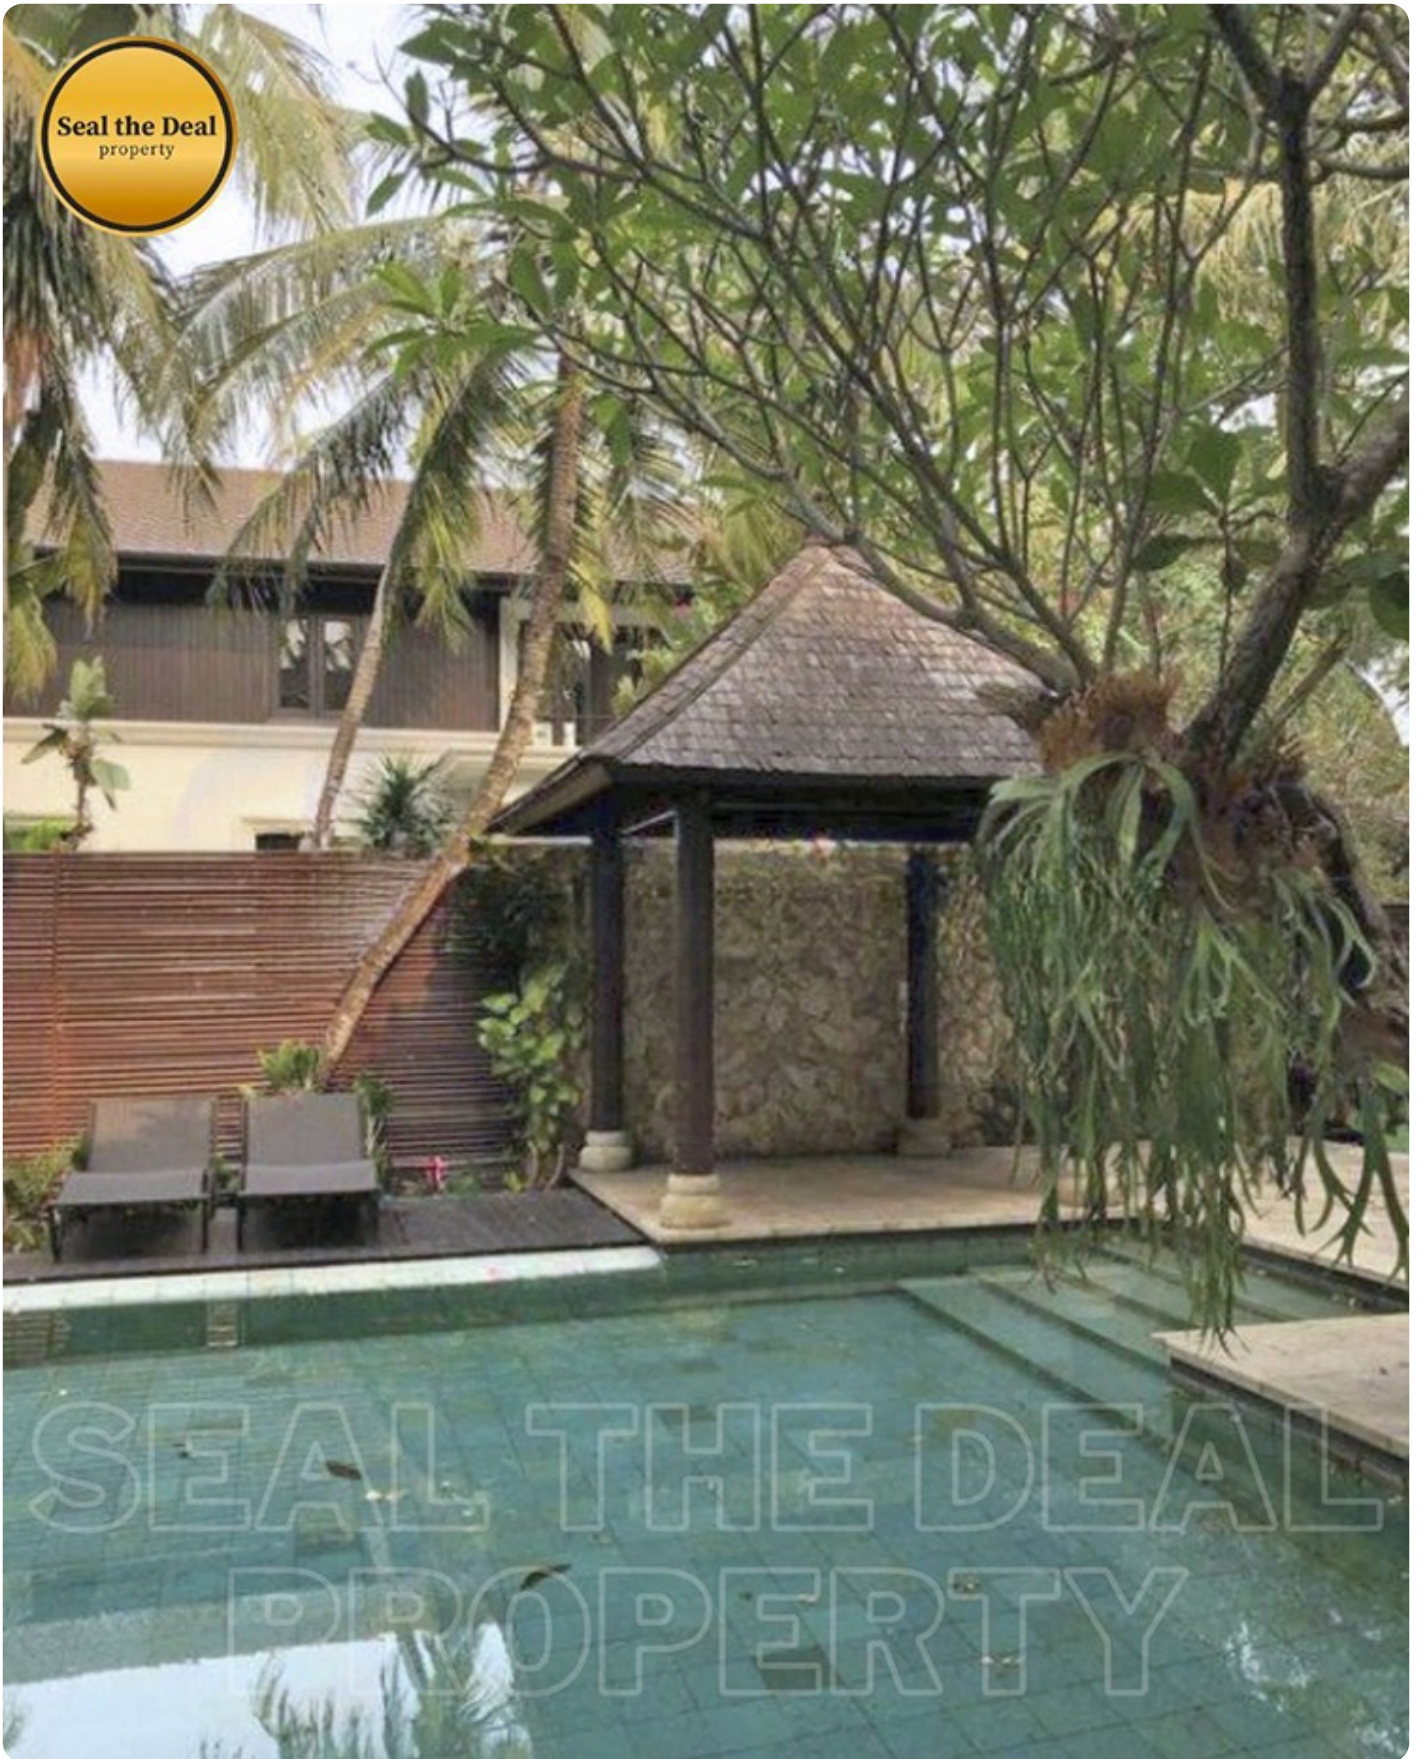

Seal the Deal
property

SEAL THE DEAL
PROPERTY