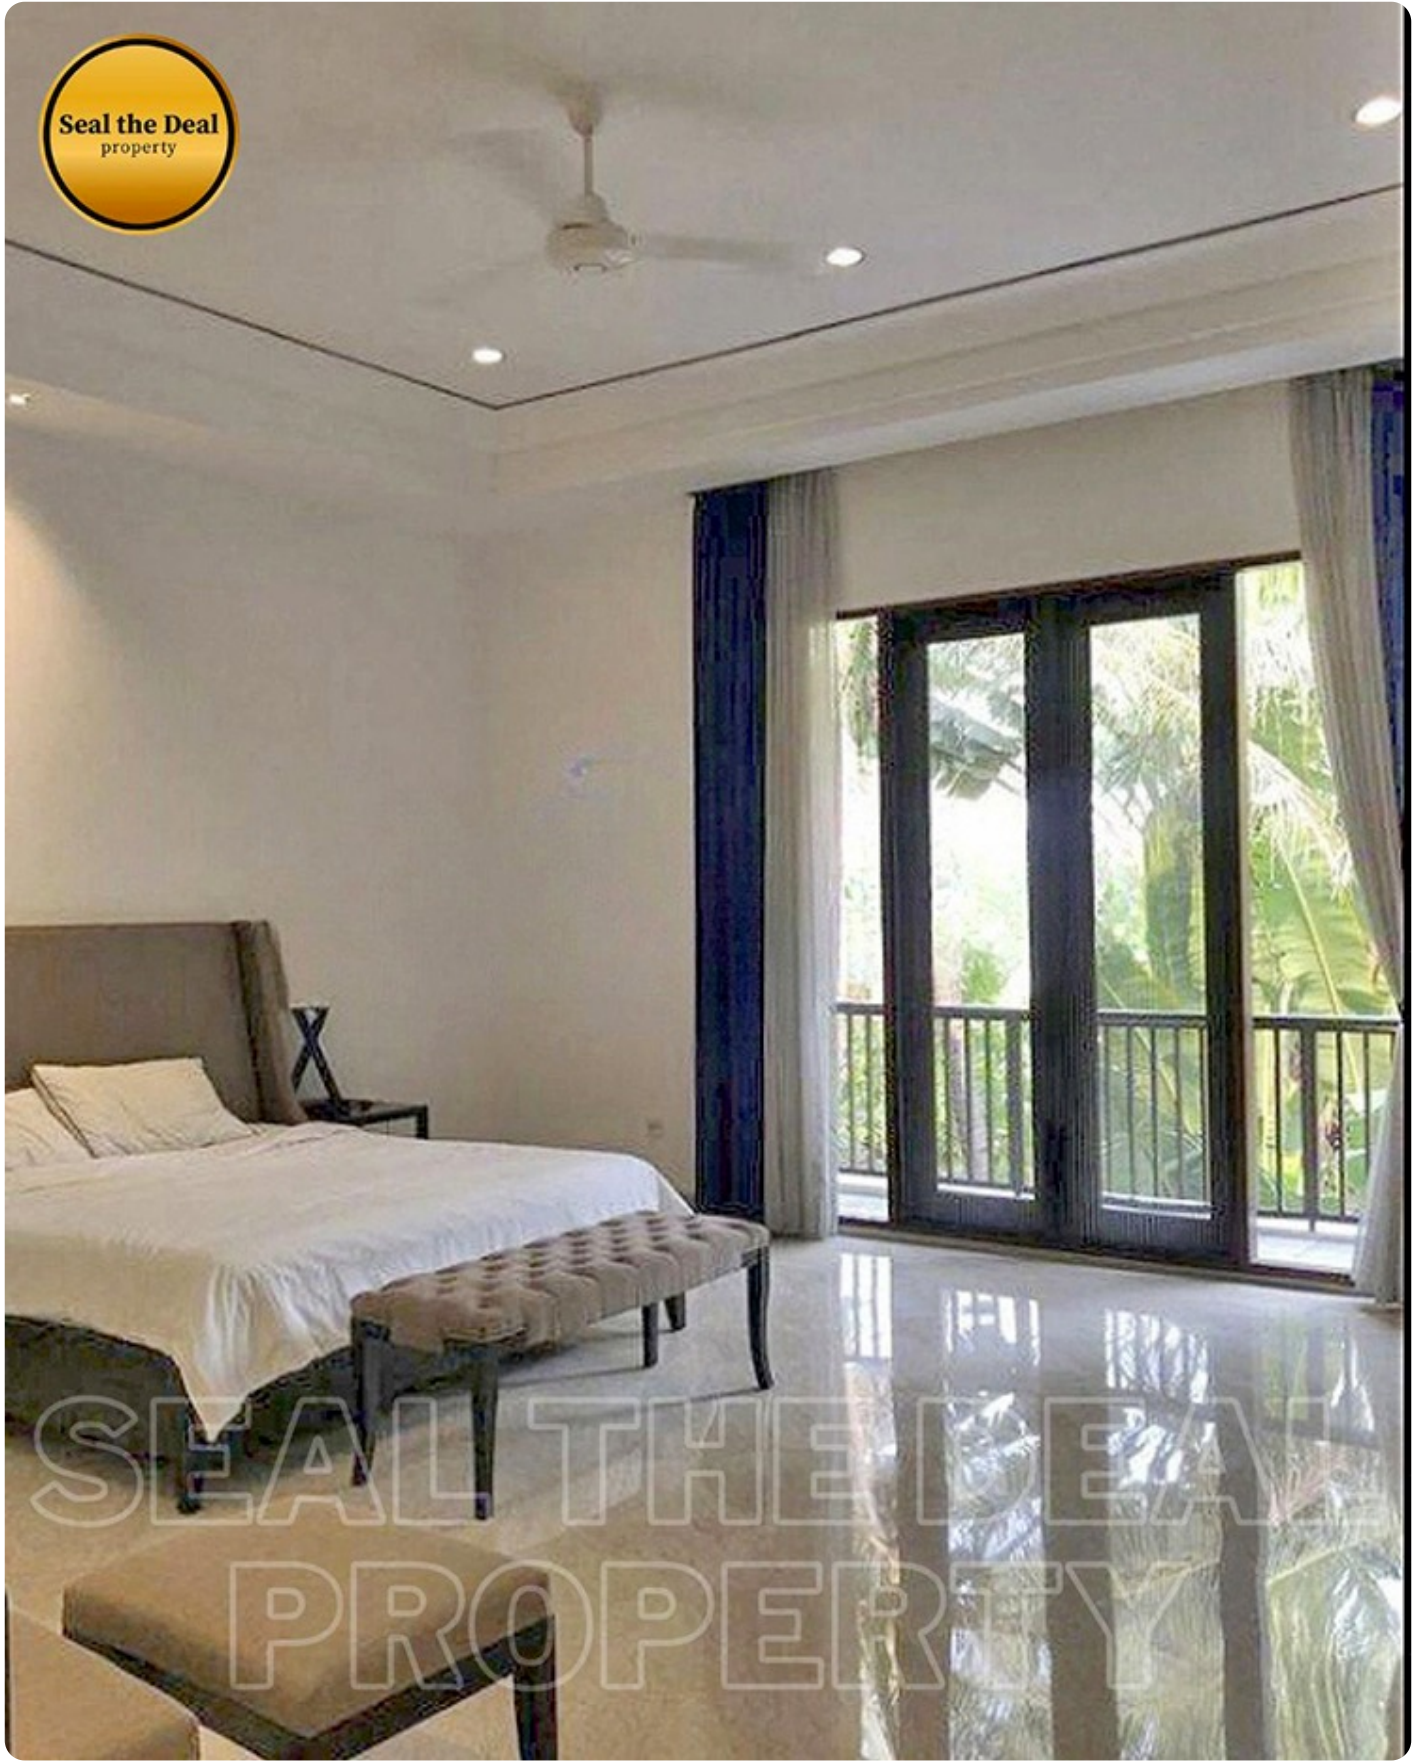

Seal the Deal
property

SEAL THE DEAL
PROPERTY