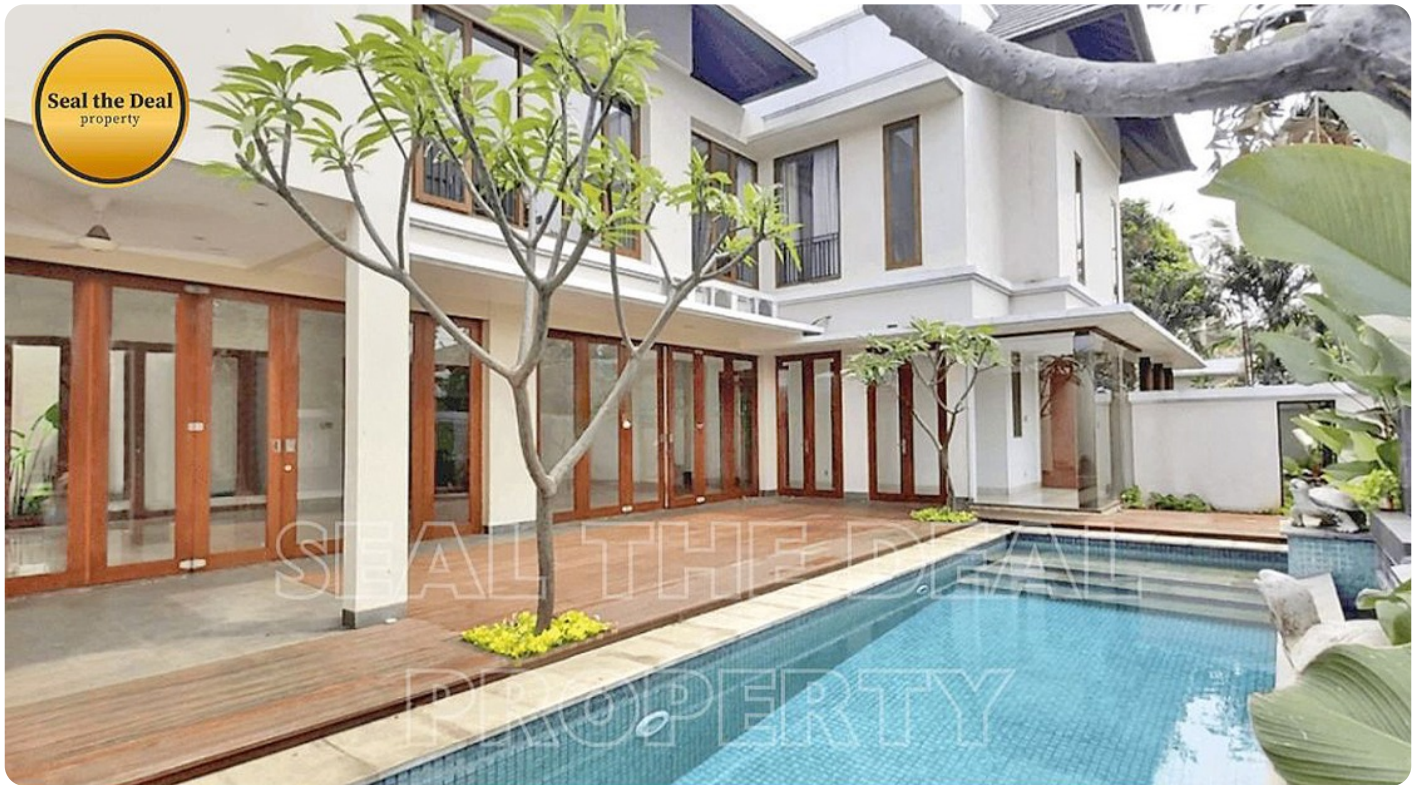

Disewakan Rumah Di Area Cipete/Cilandak Jakarta Selatan STD067

CIPETE

Seal the Deal
property

SEAL THE DEAL
PROPERTY

Seal the Deal
property

SEAL THE DEAL
PROPERTY

Seal the Deal
property

SEAL THE DEAL
PROPERTY

Seal the Deal
property

A wide-angle photograph of an empty, bright room. The room features a polished, light-colored floor that reflects the light from the windows. On the left, there is a large window with a balcony railing, offering a view of lush greenery and palm trees. The room is furnished with a ceiling fan and recessed lighting. A doorway is visible in the background, leading to another room. The overall atmosphere is clean and modern.