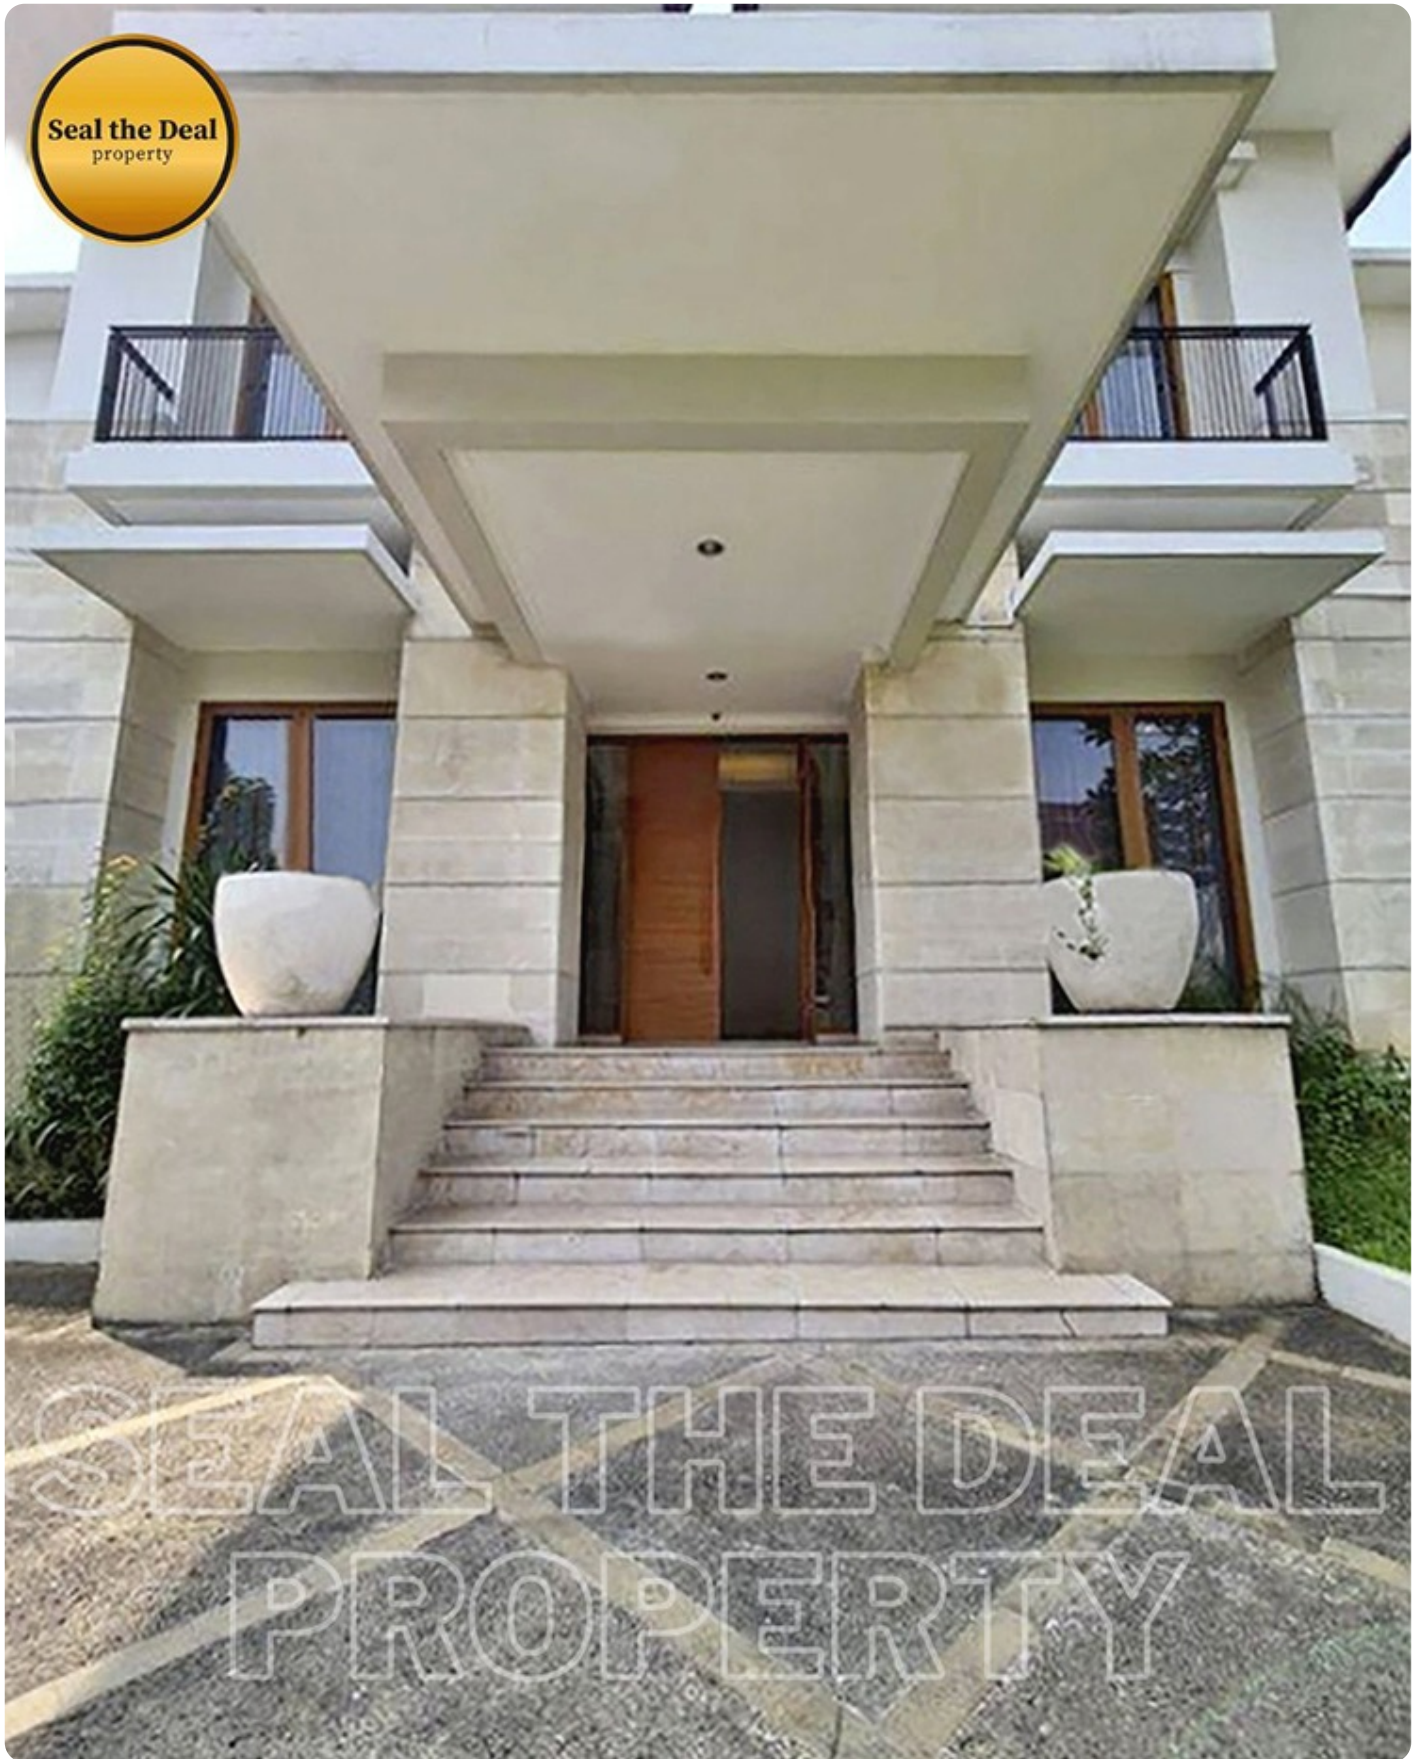

Disewakan Rumah Di Area Kemang /Pejaten/Ampera Jakarta Selatan STD561

Kemang

Seal the Deal
property

Seal the Deal
property

Seal the Deal
property

SEAL THE DEAL
PROPERTY

A circular logo with a gold gradient background. The text "Seal the Deal" is written in a bold, black, sans-serif font at the top, and "property" is written in a smaller, black, sans-serif font below it.

Seal the Deal
property

A wide-angle photograph of a large, empty room with a polished, light-colored tiled floor that reflects the ceiling lights. The ceiling is white with a recessed rectangular section containing several recessed lights and two ceiling fans. The walls are a light, neutral color. On the left, there are large windows with dark frames. On the right, there is a doorway leading to another room.

Seal the Deal
property

A photograph of a modern, empty interior space. On the left, a wooden wardrobe with multiple doors is visible. The floor is made of large, light-colored tiles that reflect the light from a large window on the right. The window has a dark frame and is divided into several panes. The walls are white, and the ceiling has recessed lighting. The overall atmosphere is bright and clean.