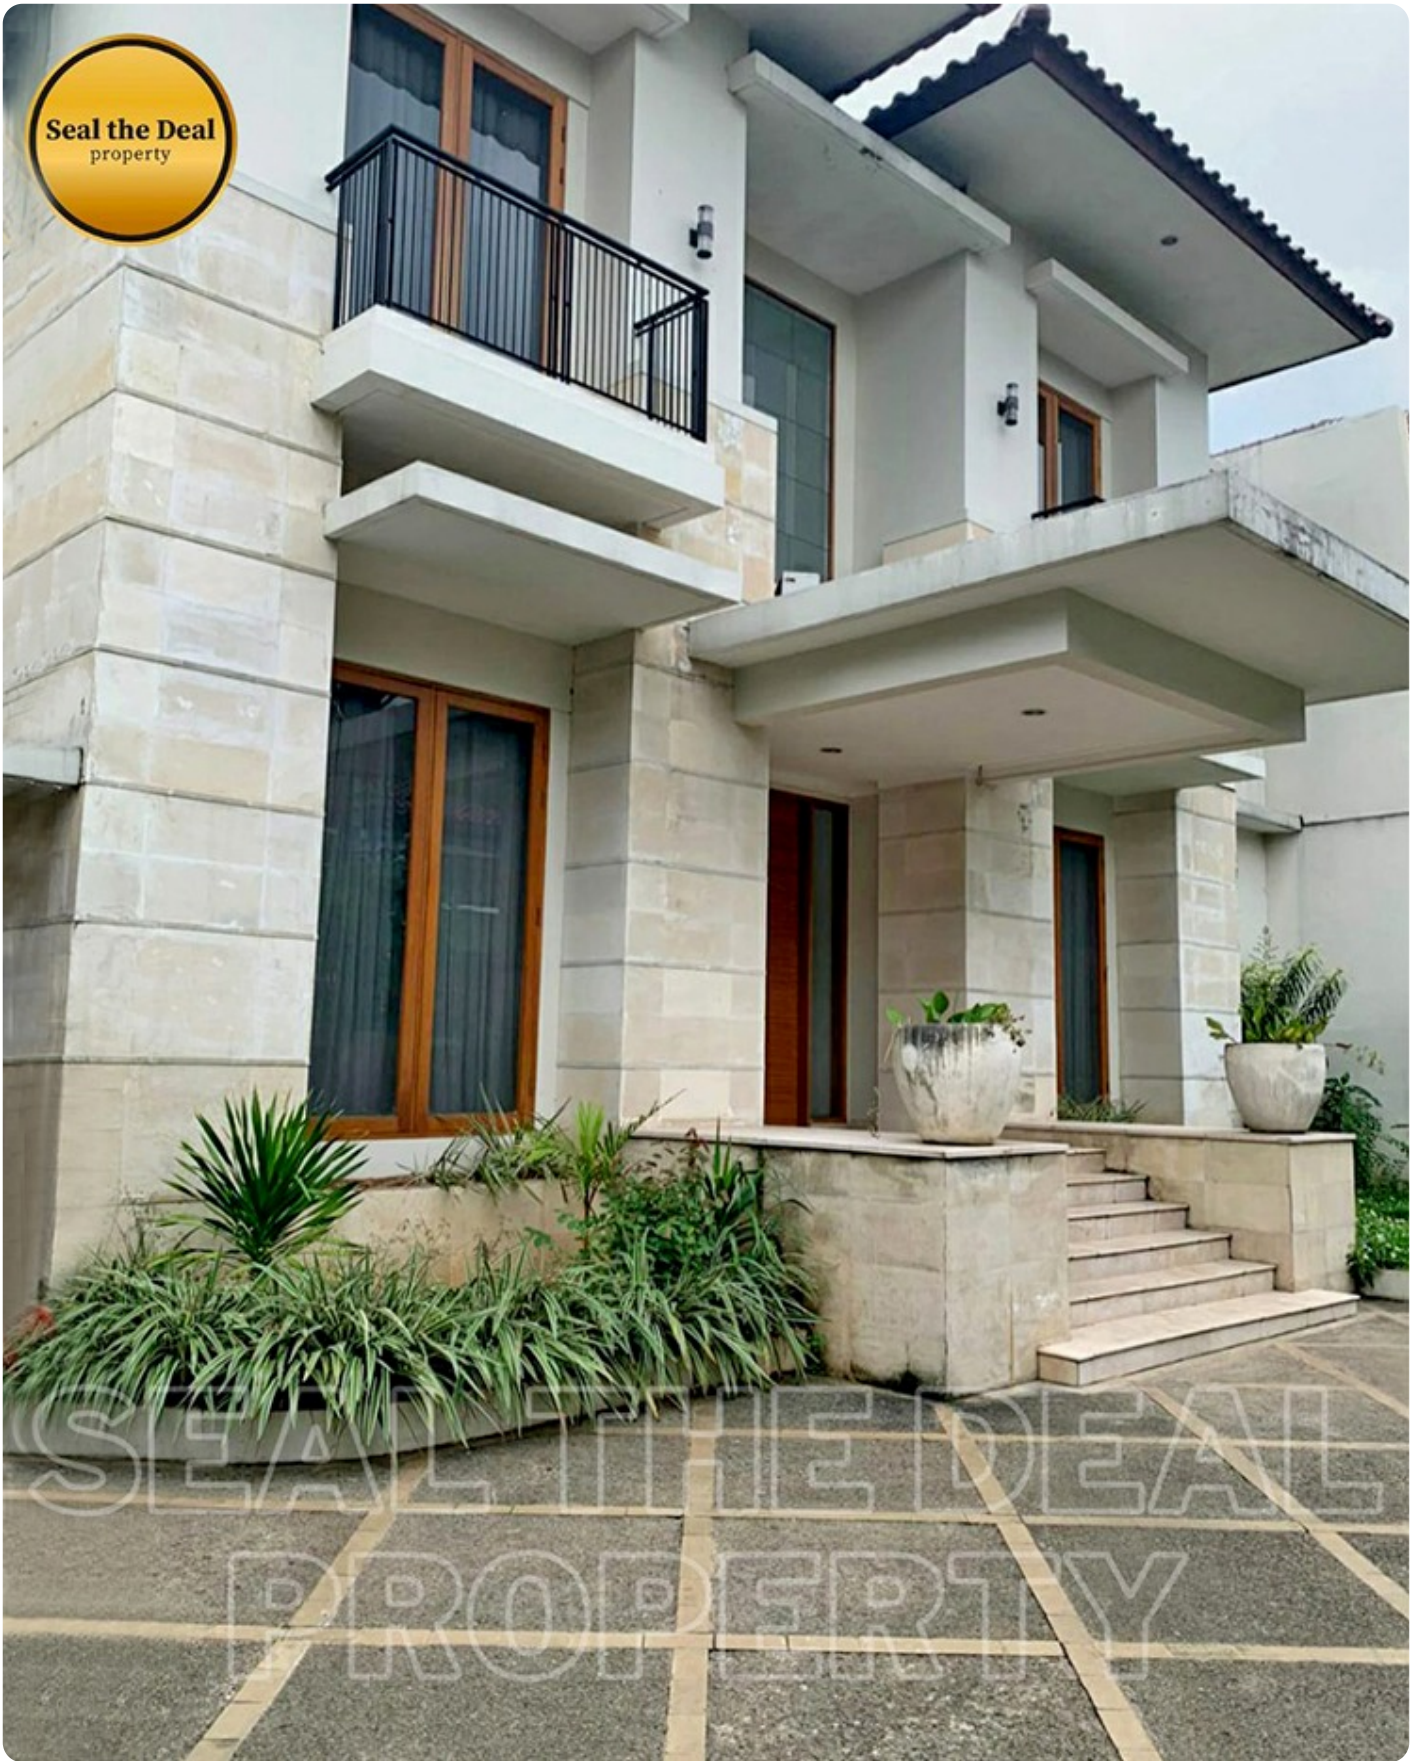

Disewakan Rumah Di Area Kemang /Pejaten/Ampera Jakarta Selatan STD561

Kemang

Seal the Deal
property

Seal the Deal
property

Seal the Deal
property

SEAL THE DEAL
PROPERTY

A circular logo with a gold gradient background. The text "Seal the Deal" is written in a bold, black, sans-serif font at the top, and "property" is written in a smaller, black, sans-serif font below it.

Seal the Deal
property

A wide-angle photograph of a large, empty room with a polished, light-colored tiled floor that reflects the ceiling lights. The ceiling is white with a recessed rectangular section containing several recessed lights and two ceiling fans. The walls are a light, neutral color. On the left, there are large windows with dark frames. On the right, there is a doorway leading to another room.

Seal the Deal
property

A photograph of a modern, empty interior space. On the left, a wooden wardrobe with multiple doors is visible. The floor is made of large, light-colored tiles that reflect the light from a large window on the right. The window has a dark frame and is divided into several panes. The walls are white, and the ceiling has recessed lighting. The overall atmosphere is bright and clean.

Seal the Deal
property

A wide-angle photograph of a bright, modern interior space. The room features a polished, light-colored tiled floor that reflects the overhead lights. In the center, a staircase with light-colored steps leads upwards. To the right, there are large glass doors with wooden frames, offering a view of an outdoor area with a swimming pool. The walls are a neutral, light color, and the ceiling has recessed lighting and a central ceiling fan. The overall atmosphere is clean, bright, and spacious.