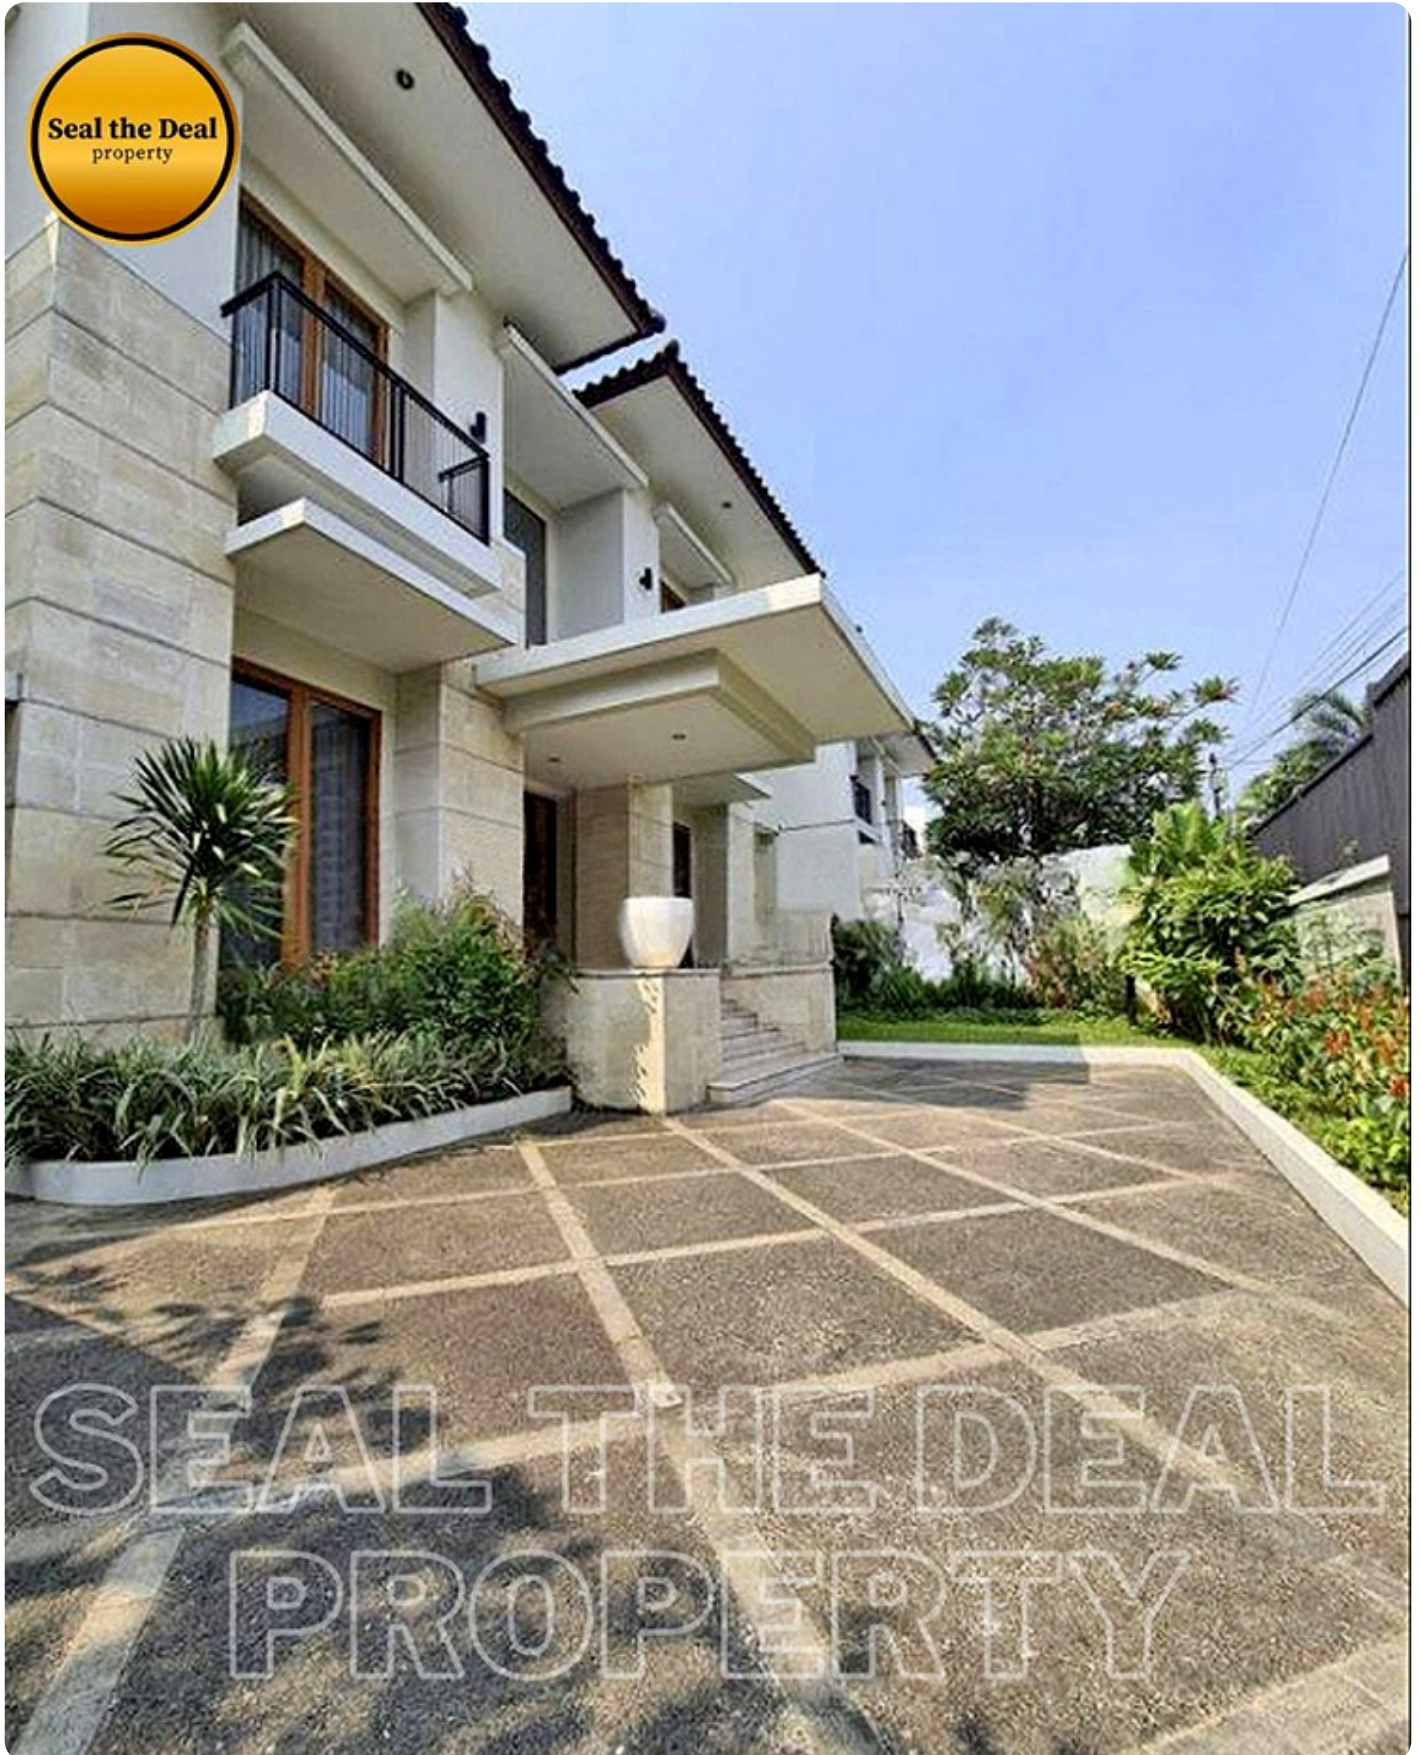

Disewakan Rumah Di Area Kemang /Pejaten/Ampera Jakarta Selatan STD561

Kemang

Seal the Deal
property

Seal the Deal
property

Seal the Deal
property

SEAL THE DEAL
PROPERTY

A circular logo with a gold gradient background. The text "Seal the Deal" is written in a bold, black, sans-serif font at the top, and "property" is written in a smaller, black, sans-serif font below it.

Seal the Deal
property

A wide-angle photograph of a large, empty room with a polished, light-colored tiled floor that reflects the ceiling lights. The ceiling is white with a recessed rectangular section containing several recessed lights and two ceiling fans. The walls are a light, neutral color. On the left, there are large windows with dark frames. On the right, there is a doorway leading to another room.

Seal the Deal
property

A photograph of a modern, empty interior space. On the left, a wooden wardrobe with multiple doors is visible. The floor is made of large, light-colored tiles that reflect the light from a large window on the right. The window has a dark frame and is divided into several panes. The walls are white, and the ceiling has recessed lighting. The overall atmosphere is bright and clean.

Seal the Deal
property

A wide-angle photograph of a bright, modern interior space. The room features a polished, light-colored tiled floor that reflects the overhead lights. In the center, a staircase with light-colored steps leads upwards. To the right, there are large glass doors with wooden frames, offering a view of an outdoor area with a swimming pool. The walls are a neutral, light color, and the ceiling has recessed lighting and a central ceiling fan. The overall atmosphere is clean, bright, and spacious.