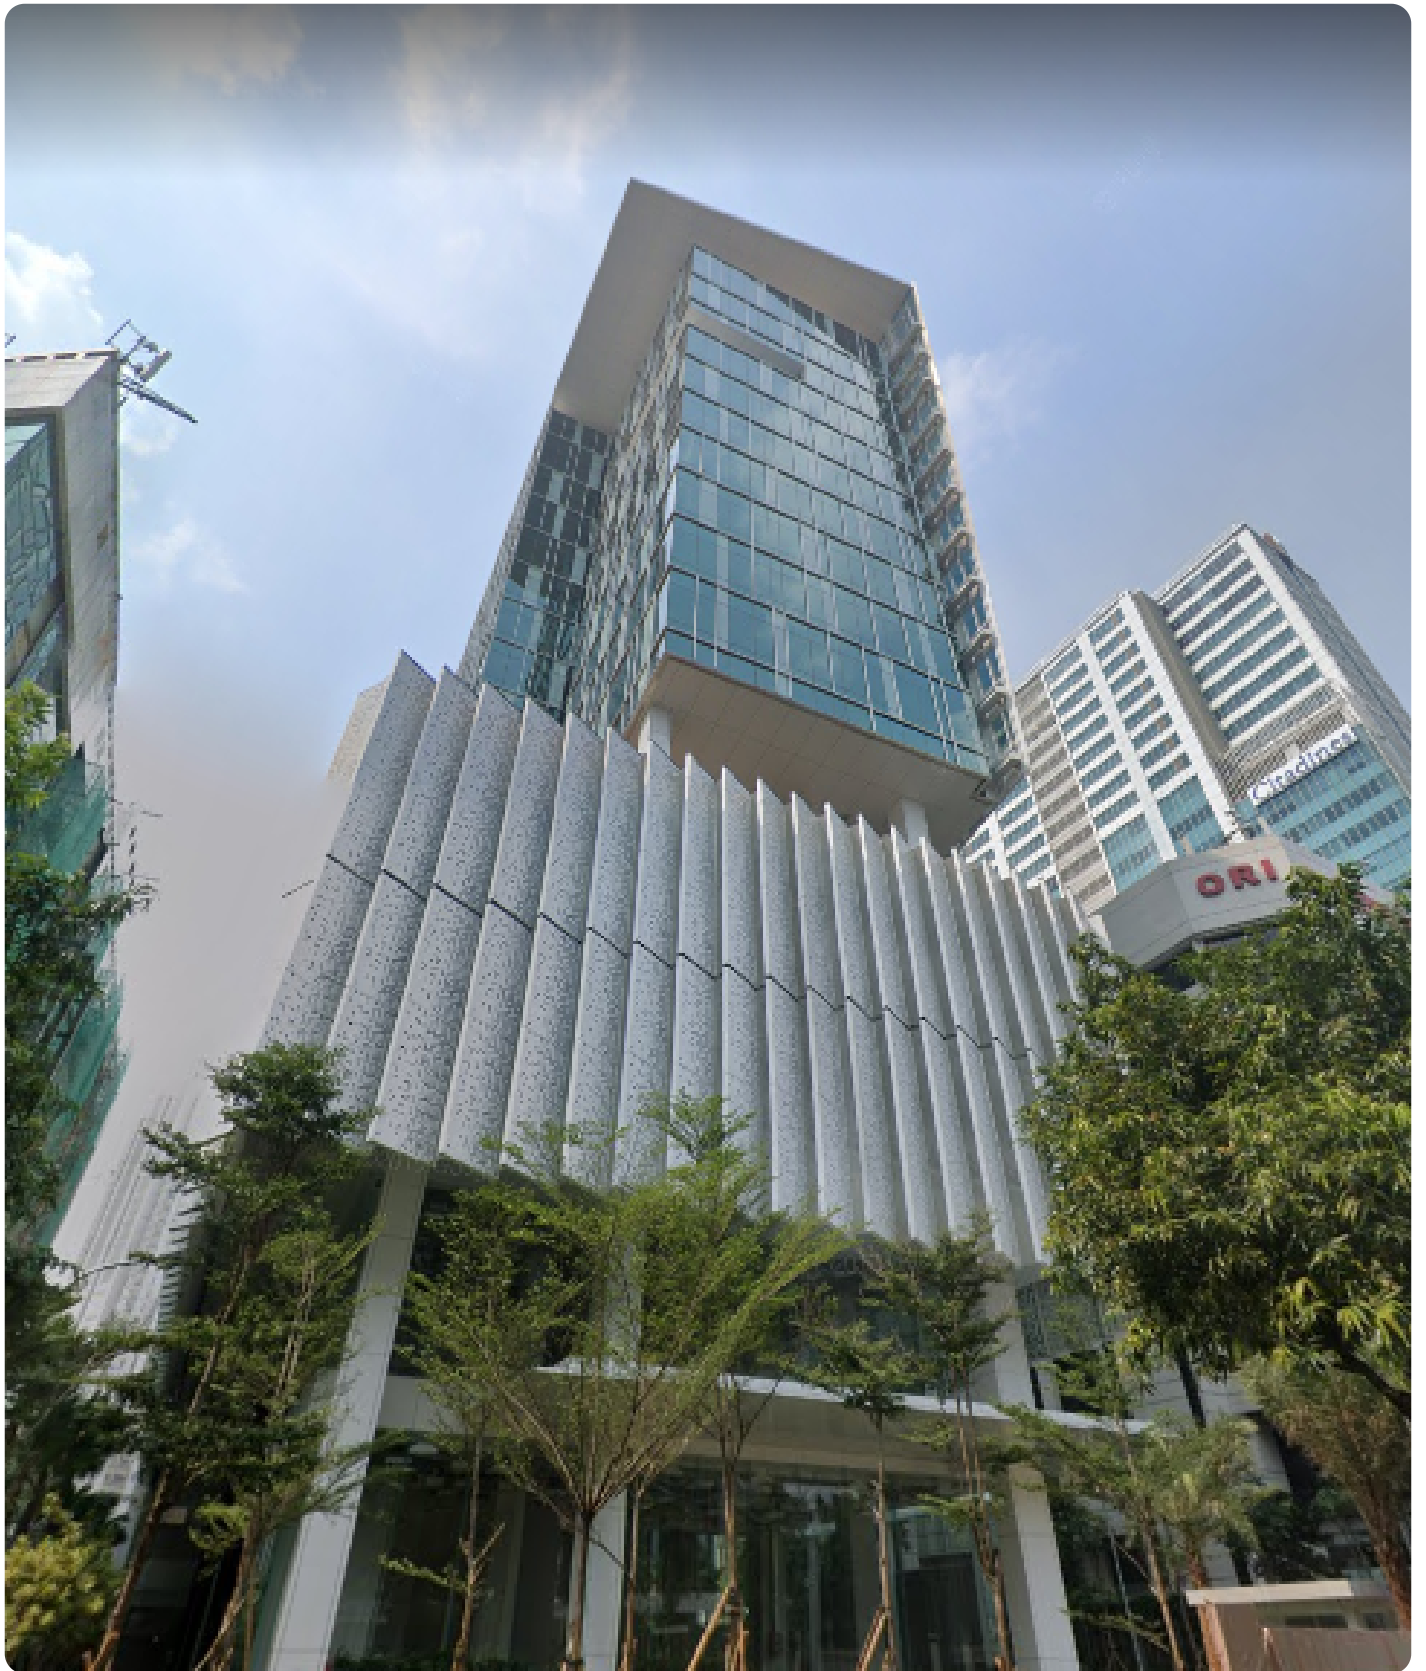

Menara Binakarsa HR Rasuna Said

HR Rasuna Said

Rp. 260,000

Deskripsi

Lantai : all floor Size : Grade : Grade B Ac : Separately Metered

Detail Properti

Fitur	Keterangan
Tipe Bangunan	Kantor
Kelengkapan	Bare
Fasilitas	Air Conditioning