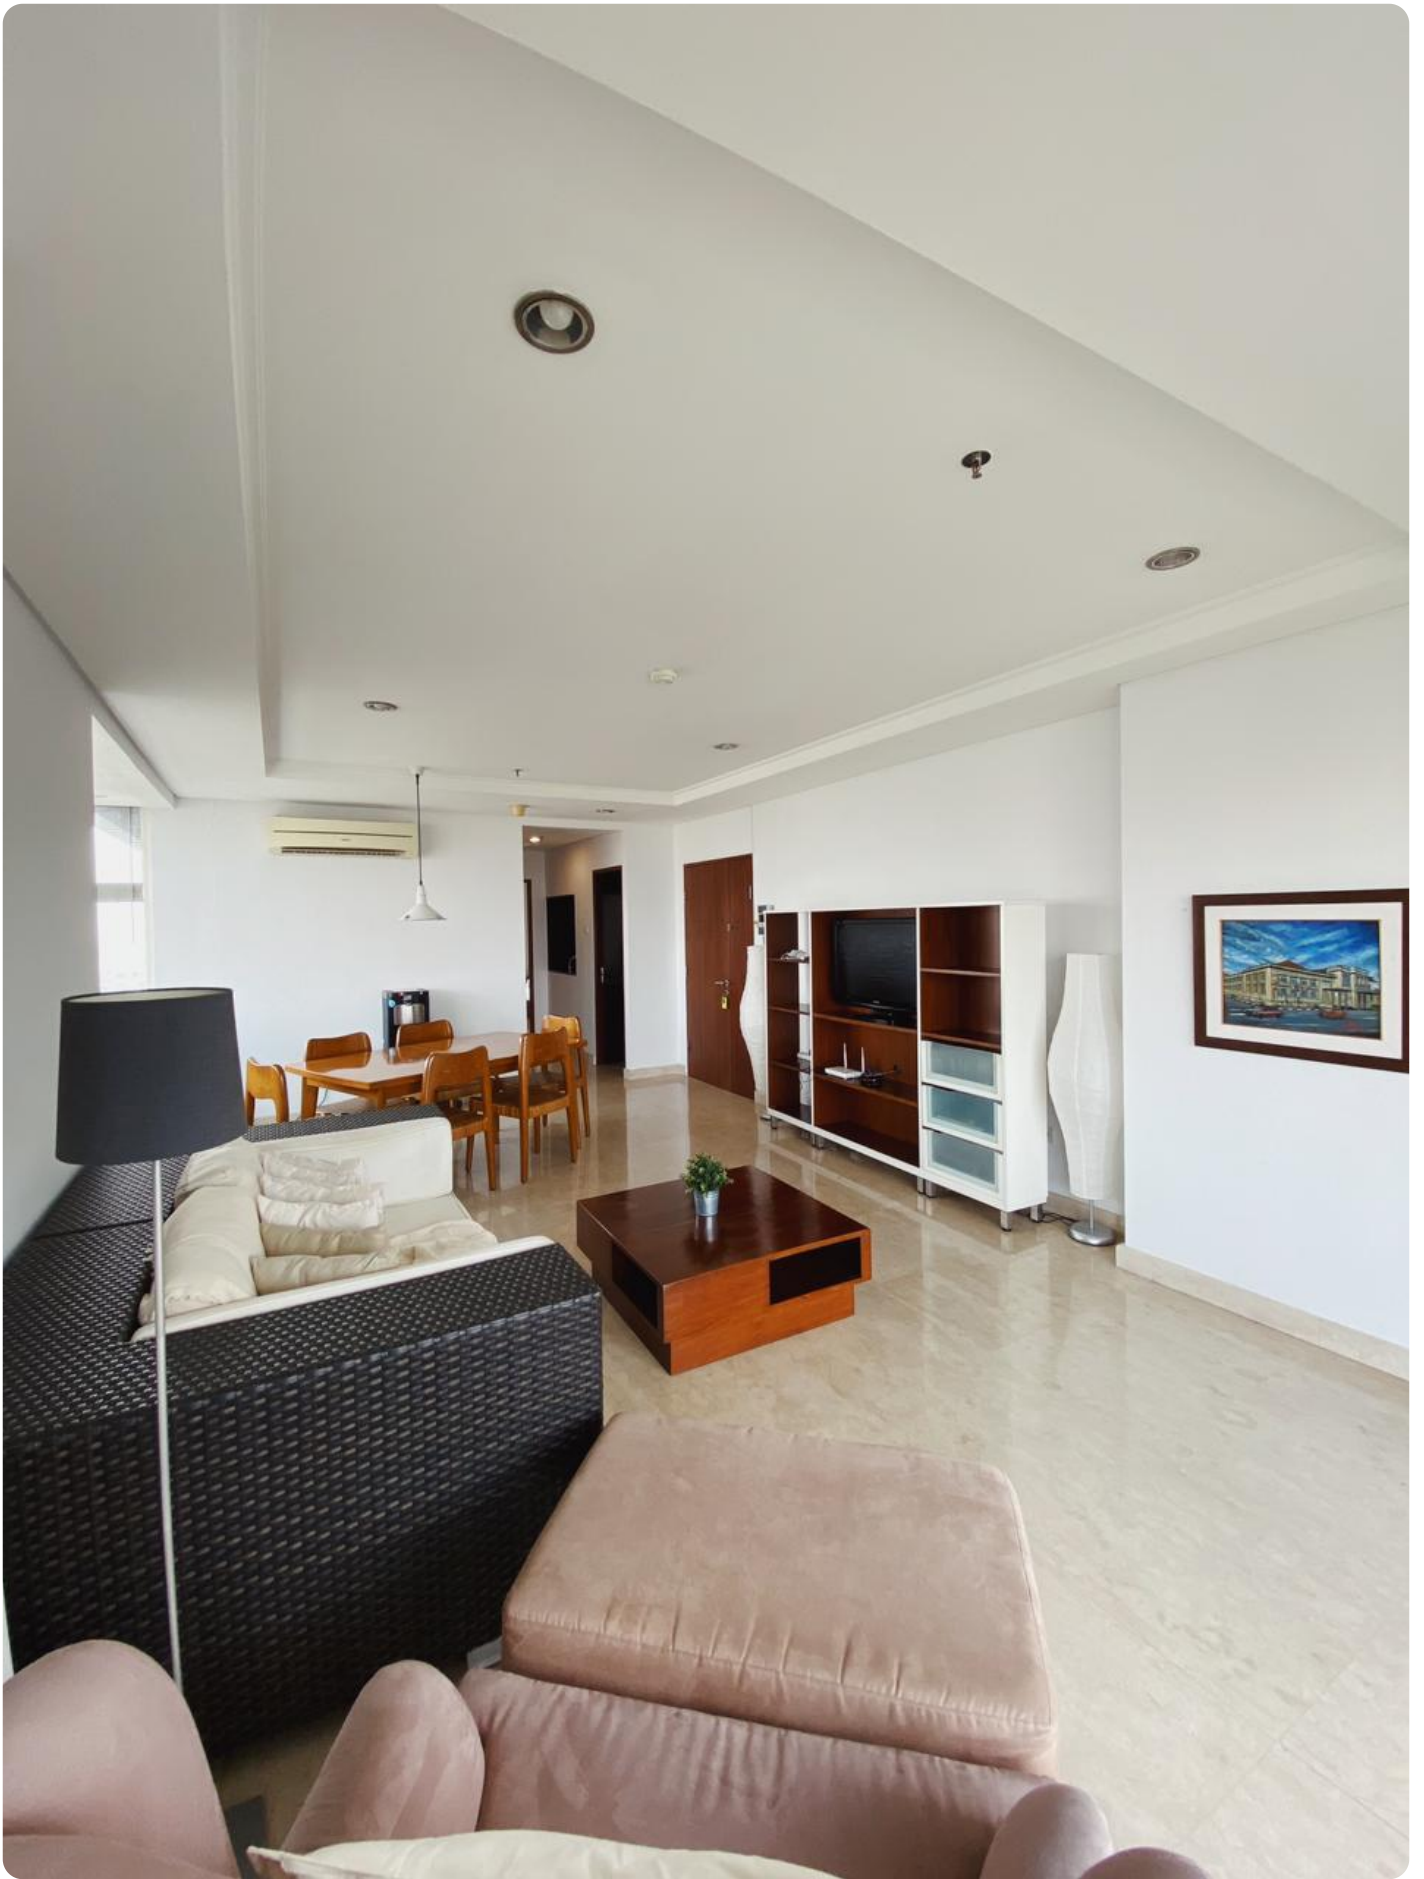

Permata Hijau Residence

Jakarta Selatan

Rp. 15,400,000

Deskripsi

Apartment Name: Apartemen Permata Hijau Residence Condition: Fully Furnished Facility: 24 hours security, free secure parking. Videophone system between lobby & apartment unit. Access card system on the elevator to unit. Additional Info: Close access to Senayan, CBD, Pondok Indah, toll high way, International School. Close distance to ITC Permata Hijau and Carrefour, Foodhall. It's close to retail shopping center, such as, Senayan City, Plaza Senayan, Gandaria City, Pondok Indah and Ratu Plaza, also close to schools and colleges, such as Bina Nusantara University (BINUS), Jakarta International School (JIS). Close to Senayan golf course and Mulia hotel, close to hospitals and other medical facilities, such as Pertamina hospital, Pondok Indah hospital. Harga yang tertera di iklan bisa dinegosiasikan, sewa minimal 1 tahun.