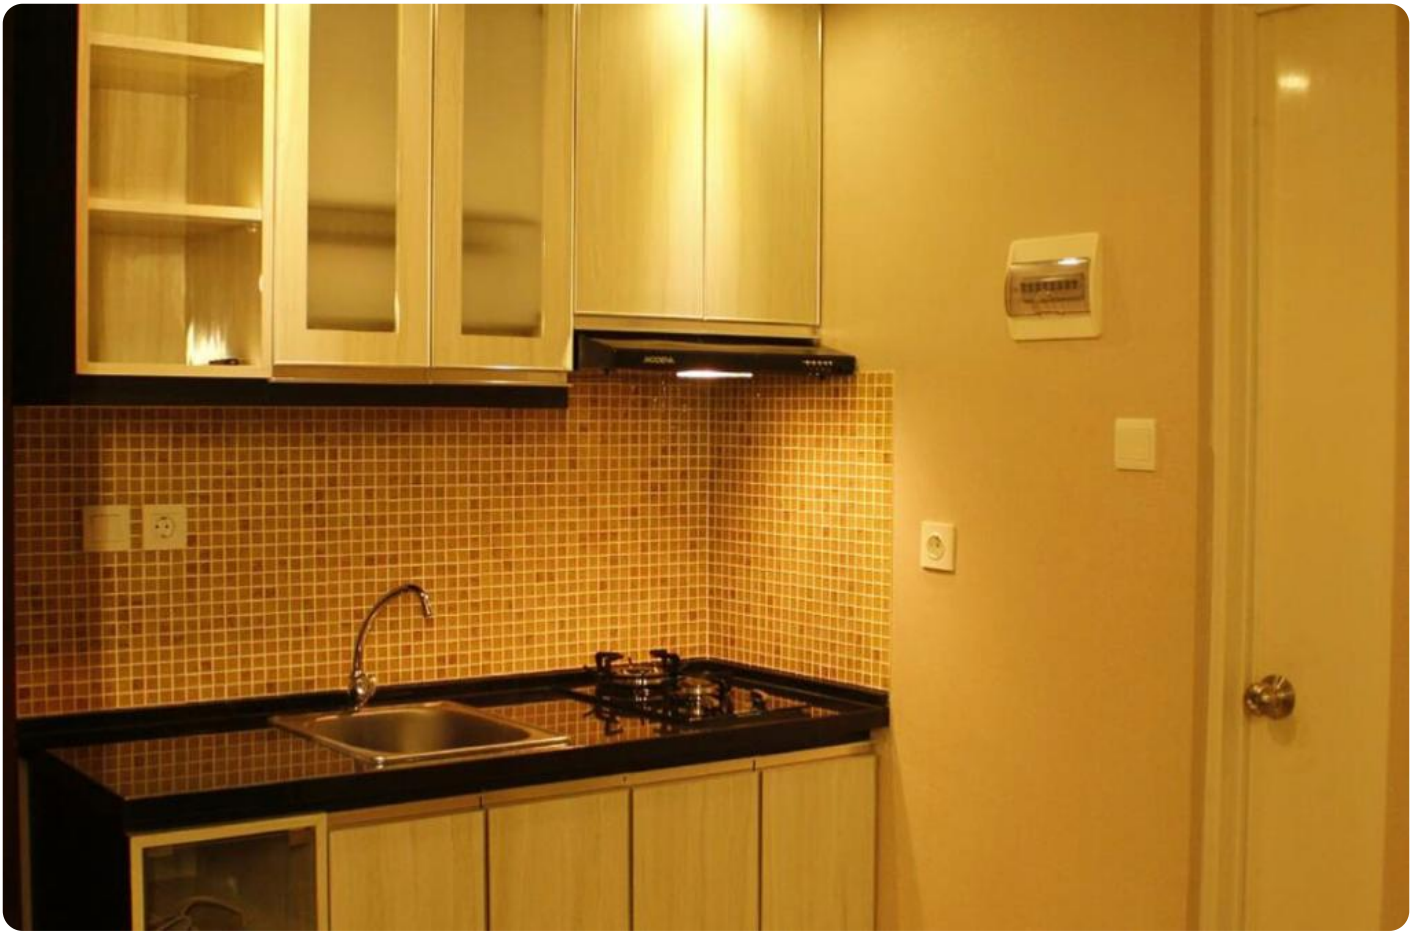

Signature Park Grande

Jakarta Timur

Rp. 1,100,000,000

Deskripsi

Apartment Name : Signature Park

Condition : Fully Furnished

Facility:

Keamanan 24 jam, Keamanan dan CCTV, Kolam Renang (Dewasa & Anak-anak), Gym, Ruang aerobik, Sauna & Jacuzzi, Play ground, Mailbox dan ATM, Ruang serbaguna, Café, outdoor & basement parking (Valet), Track Jogging, Minimarket, dan laundry