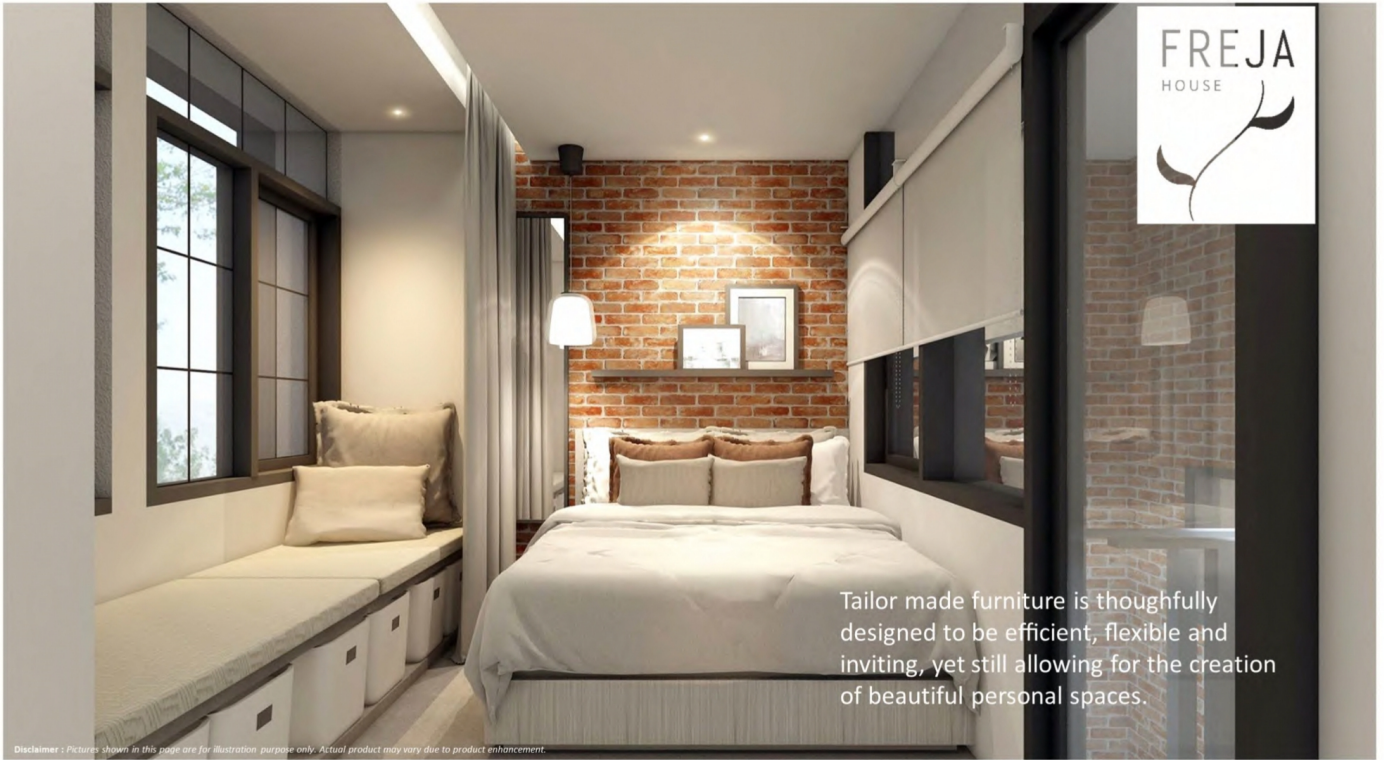

Tailor made furniture is thoughtfully designed to be efficient, flexible and inviting, yet still allowing for the creation of beautiful personal spaces.