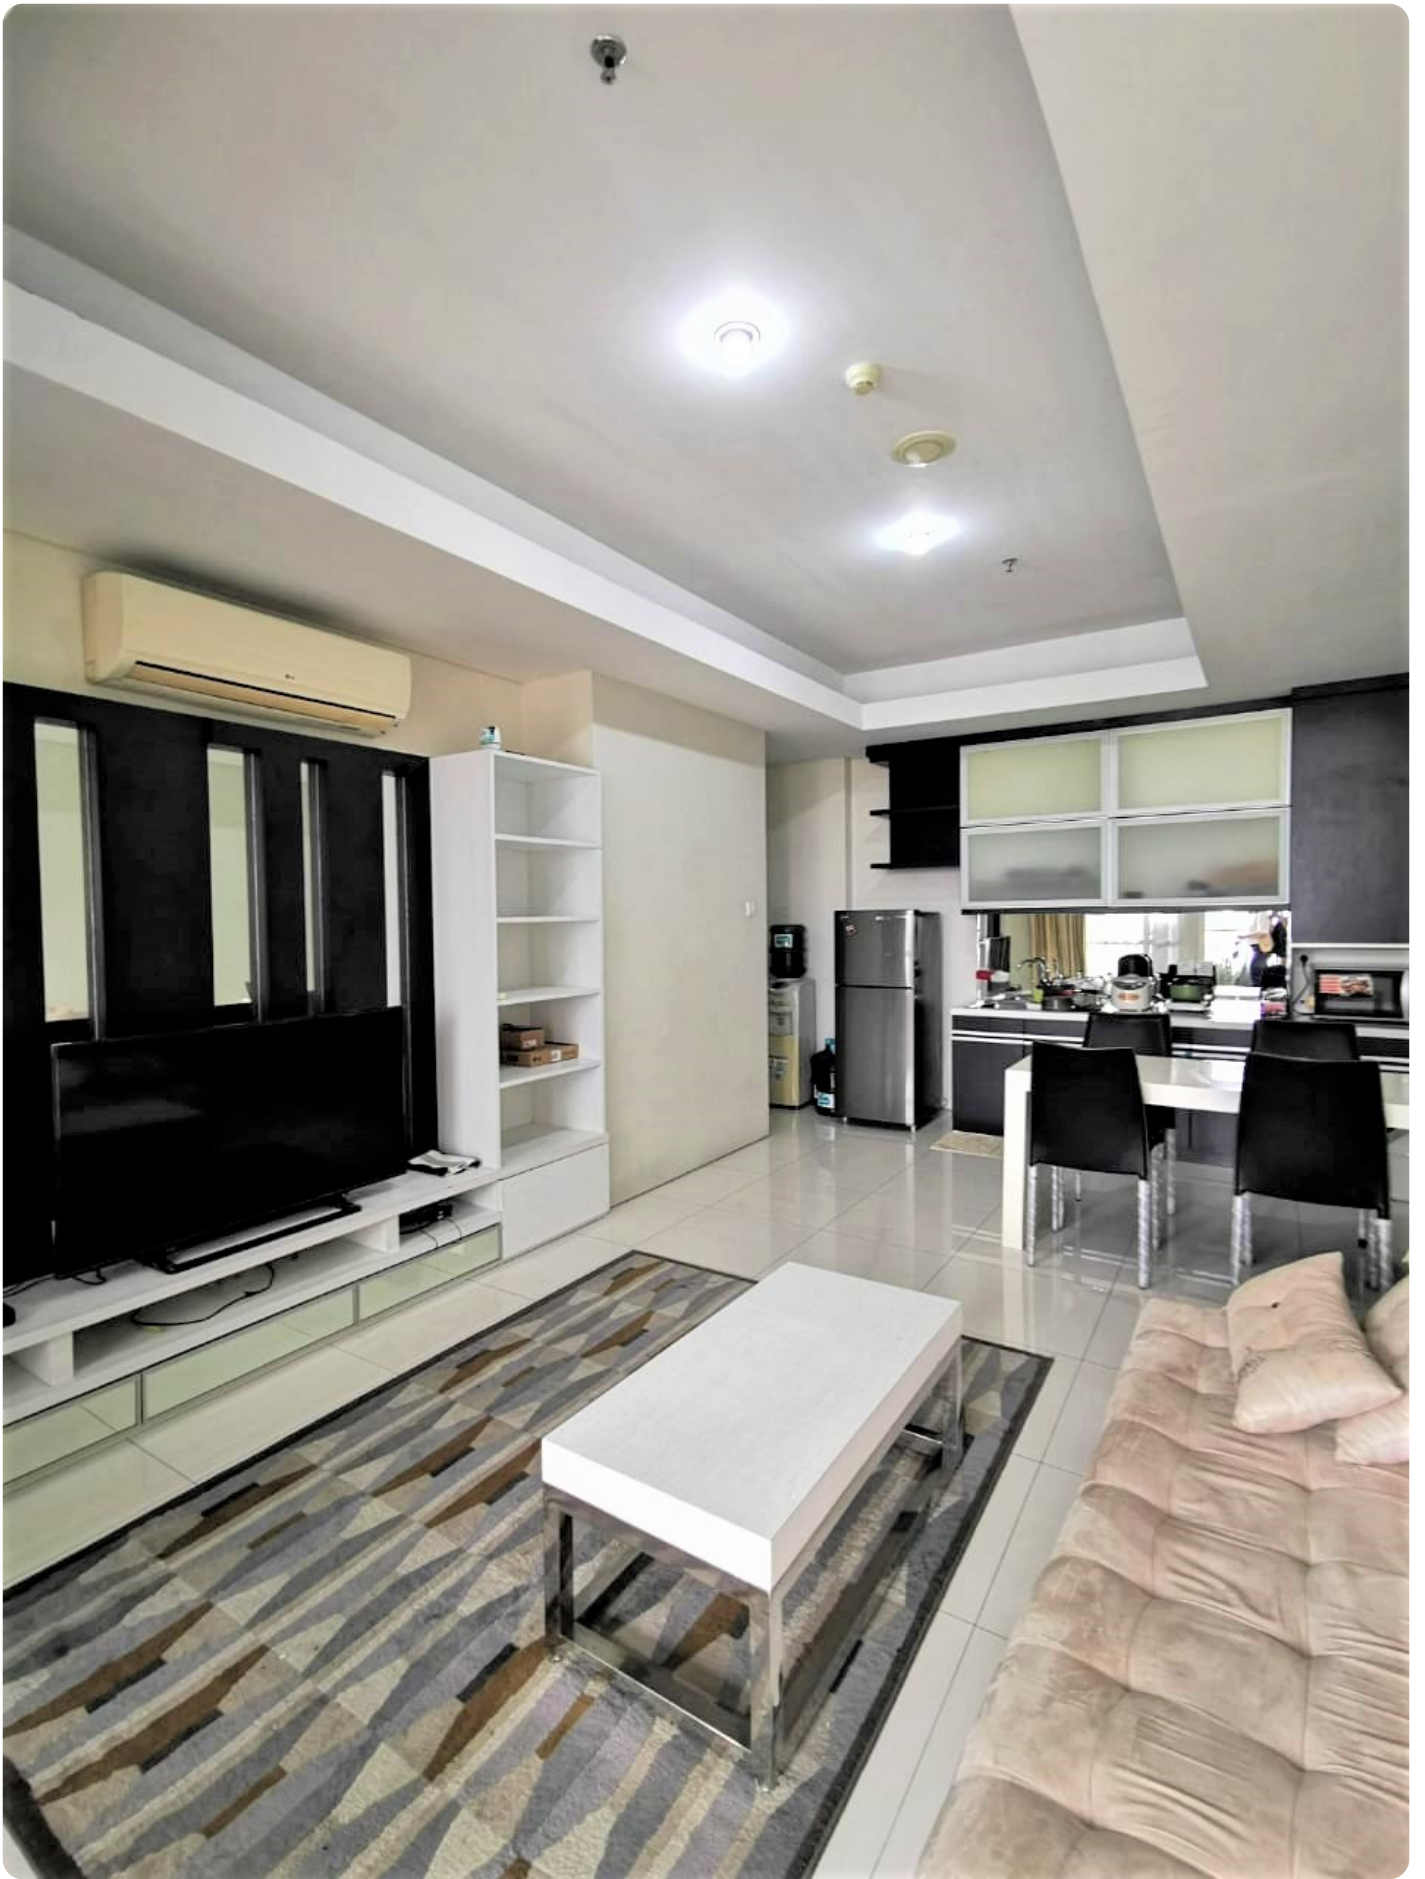

Dijual Apartemen 1 Park Residence - Type 2 Bedroom Kondisi Fully Furnished By Sava Properti APT-A3148

Jl. KH. Syafii Hadzami No. 1 Gandaria, Kebayoran Baru, Jakarta Selatan, 12240

Rp. 2,600,000,000

Deskripsi

Nama Apartemen : 1 Park Residence

Tower : A

Lantai : Sedang

View : City

Kondisi : Fully Furnished

Fasilitas :

- Keamanan 24 Jam, Kartu Akses ke Unit, Parkir & Fasilitas, Security video call for each unit, private lobby, private lift, private balconies for each unit, Swimming pool, Whirlpool, Tennis Court, Jogging Track, Fitness centre with aerobic space, Functional room, Children room, BBQ area, Japanese commercial area, Daiso Supermarket, Starbucks, drug store (Guardian), laundry (Filoli), and ATM machines.