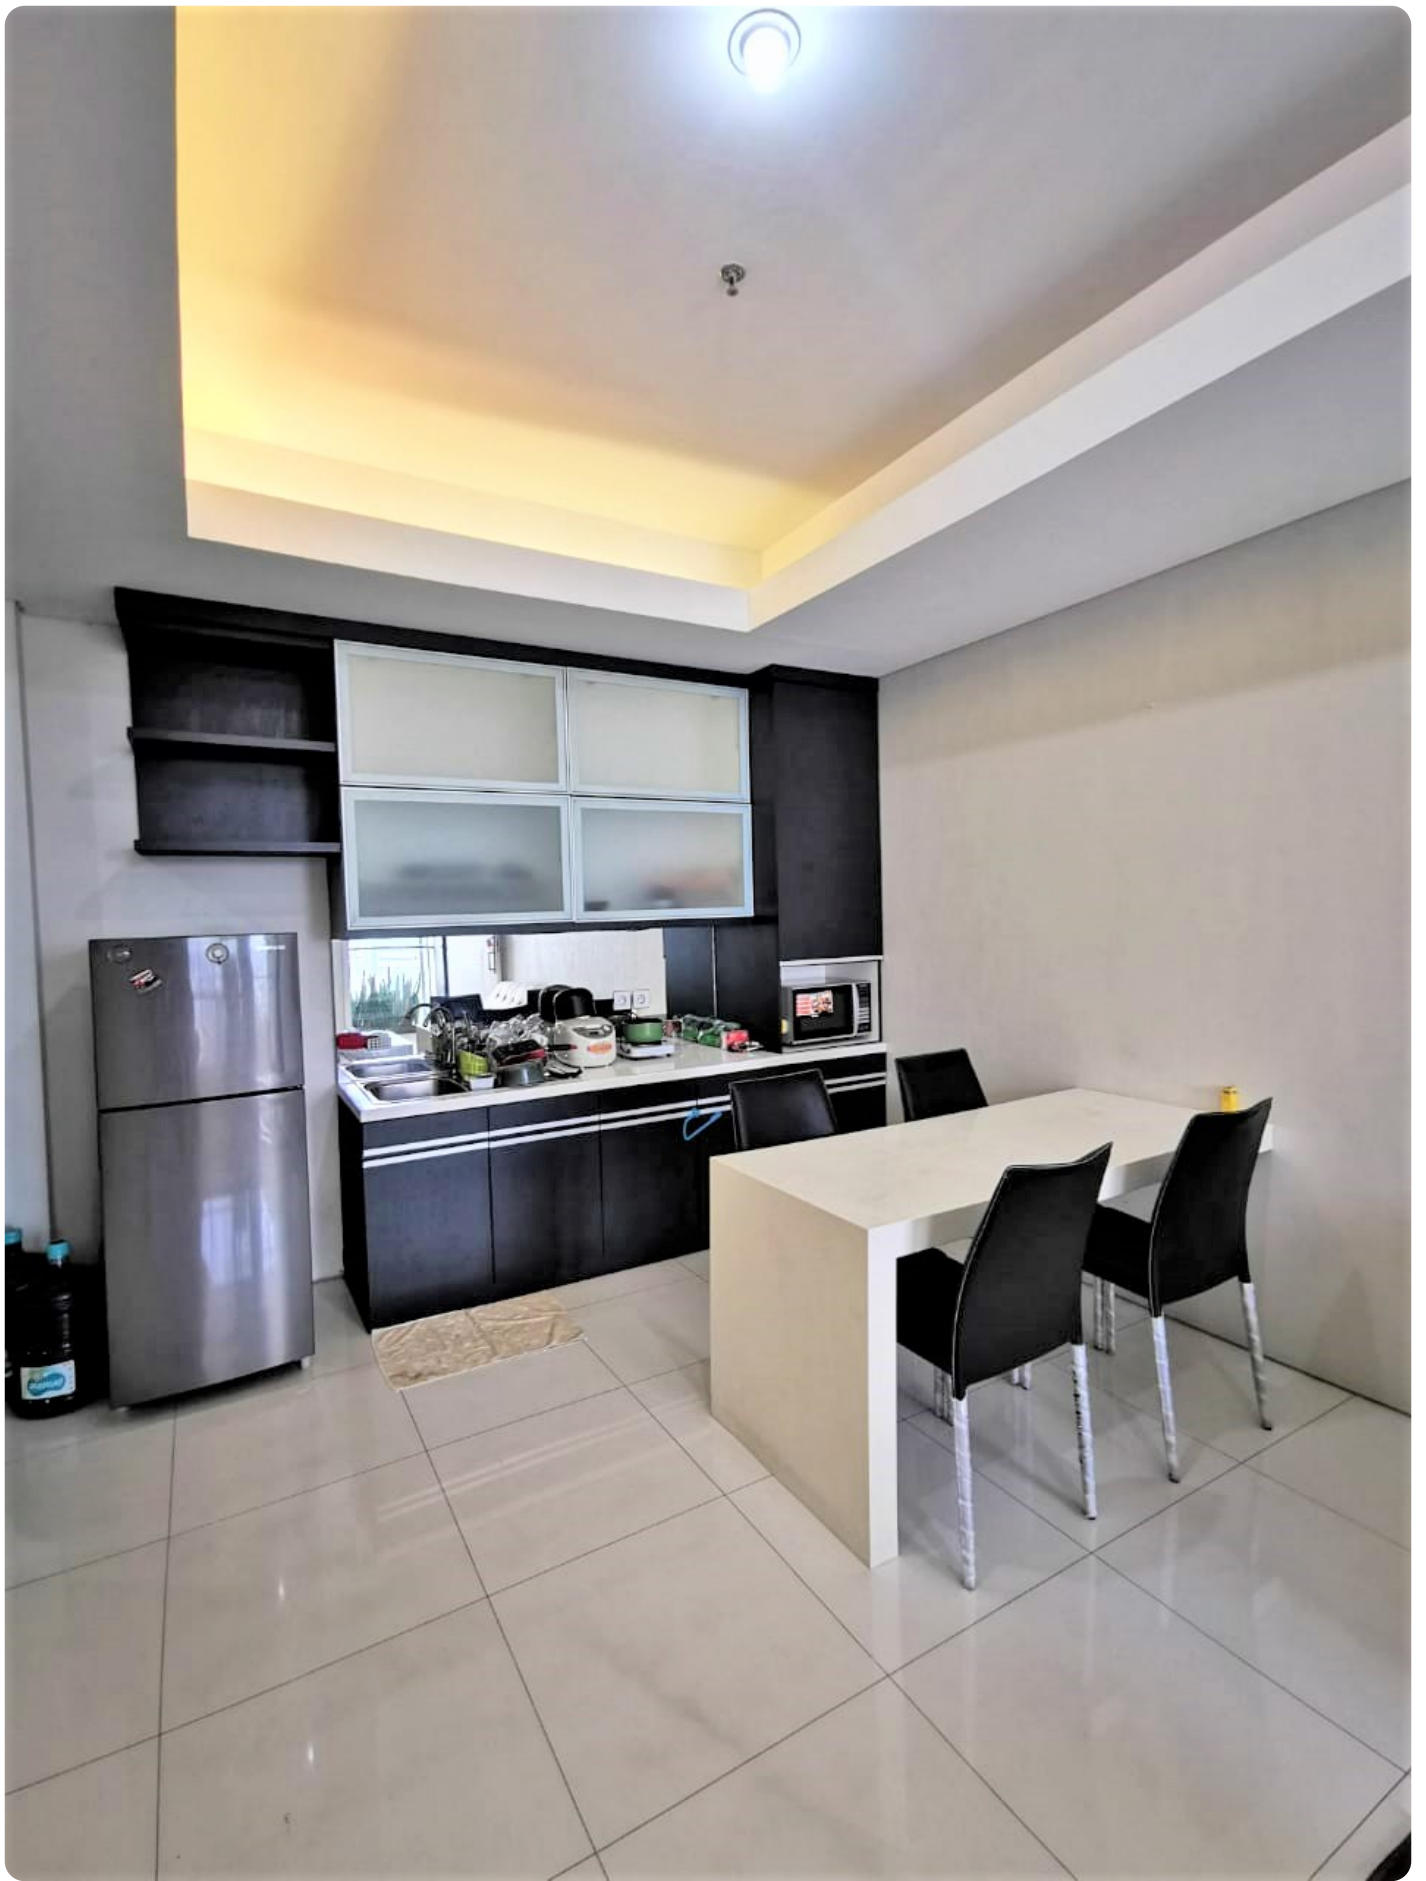

Dijual Apartemen 1 Park Residence - Type 2 Bedroom Kondisi Fully Furnished By Sava Properti APT-A3148

Jl. KH. Syafii Hadzami No. 1 Gandaria, Kebayoran Baru, Jakarta Selatan, 12240

Rp. 2,600,000,000

Deskripsi

Nama Apartemen : 1 Park Residence

Tower : A

Lantai : Sedang

View : City

Kondisi : Fully Furnished

Fasilitas :

- Keamanan 24 Jam, Kartu Akses ke Unit, Parkir & Fasilitas, Security video call for each unit, private lobby, private lift, private balconies for each unit, Swimming pool, Whirlpool, Tennis Court, Jogging Track, Fitness centre with aerobic space, Functional room, Children room, BBQ area, Japanese commercial area, Daiso Supermarket, Starbucks, drug store (Guardian), laundry (Filoli), and ATM machines.