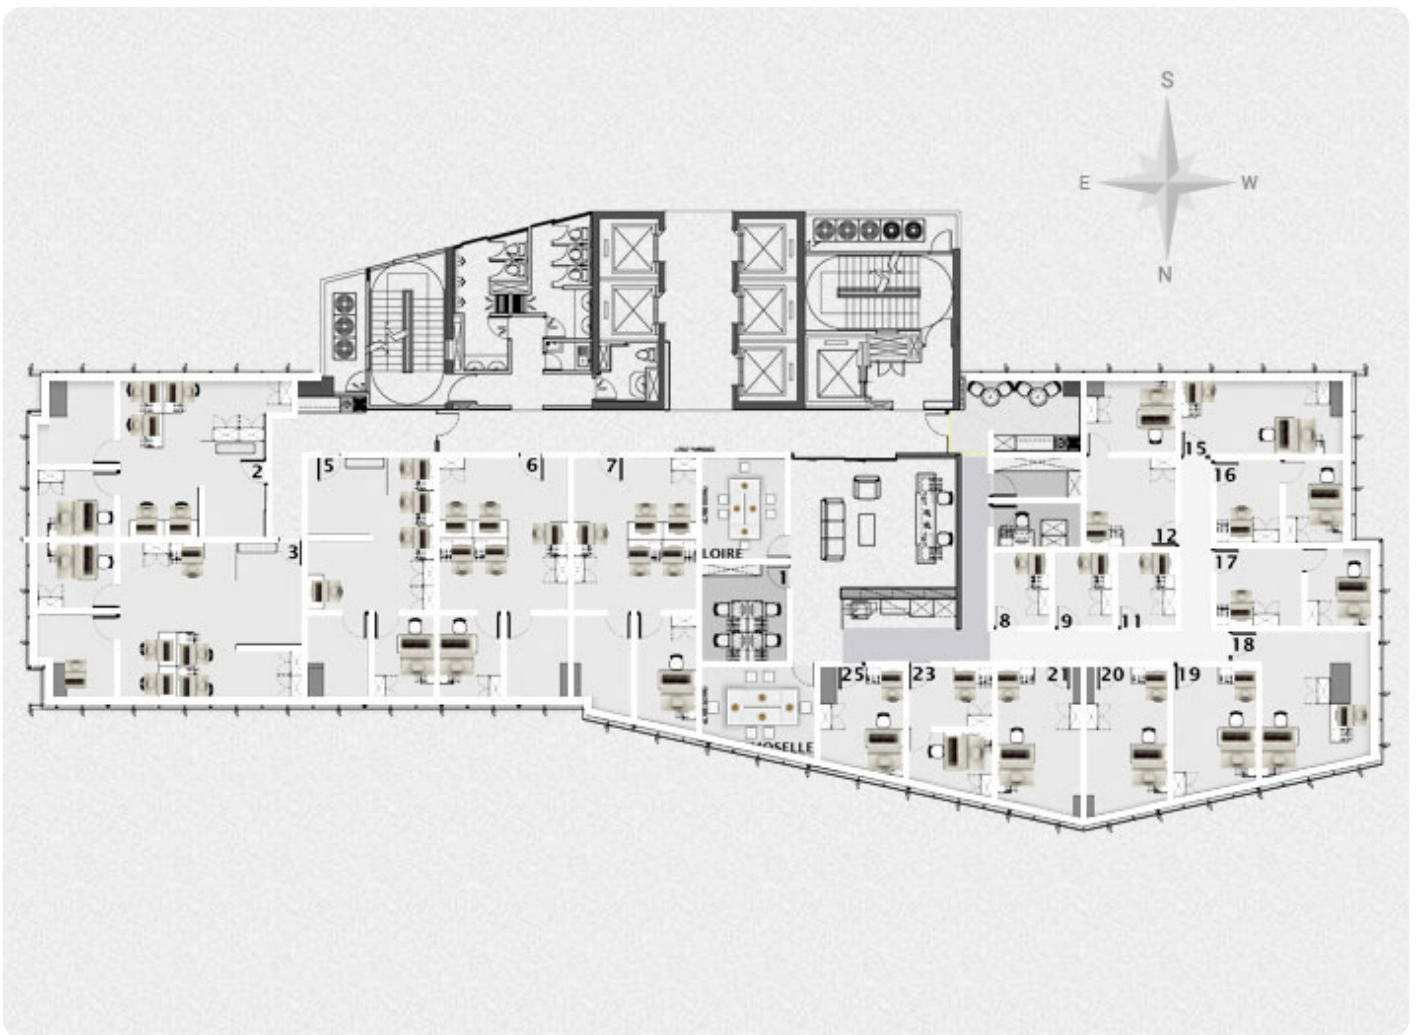

Disewakan Service Office & Virtual Office di Sovereign Plaza By Sava Properti SVO - A0040

Jl. TBC. Simatupang kav.36 RT.1/RW.2, Cilandak Bar., Jakarta, Kota Jakarta Selatan, Daerah Khusus Ibukota Jakarta 12430

Rp. 4,000,000

Deskripsi

Nama Gedung : Sovereign Plaza

- Lantai : High Floor
- Term of Payment : in Advance *
- Minimal sewa : 6 (six) bulan
- Security Deposit : 2 (two) bulan *
- Available Services :
 - Virtual Office :
 - Bussines Address : Rp. 500,000 /month, exc ppn11%
 - Prestigious business address
 - Mail handling
 - In-house client rate on general services
 - Price is subject to change without prior notice
 - Notification of incoming
 - Communication : Rp. 1,000,000 /month, exc ppn11%
 - Prestigious business address
 - Dedicated telephone number
 - Instant transfer calls
 - Mail handling