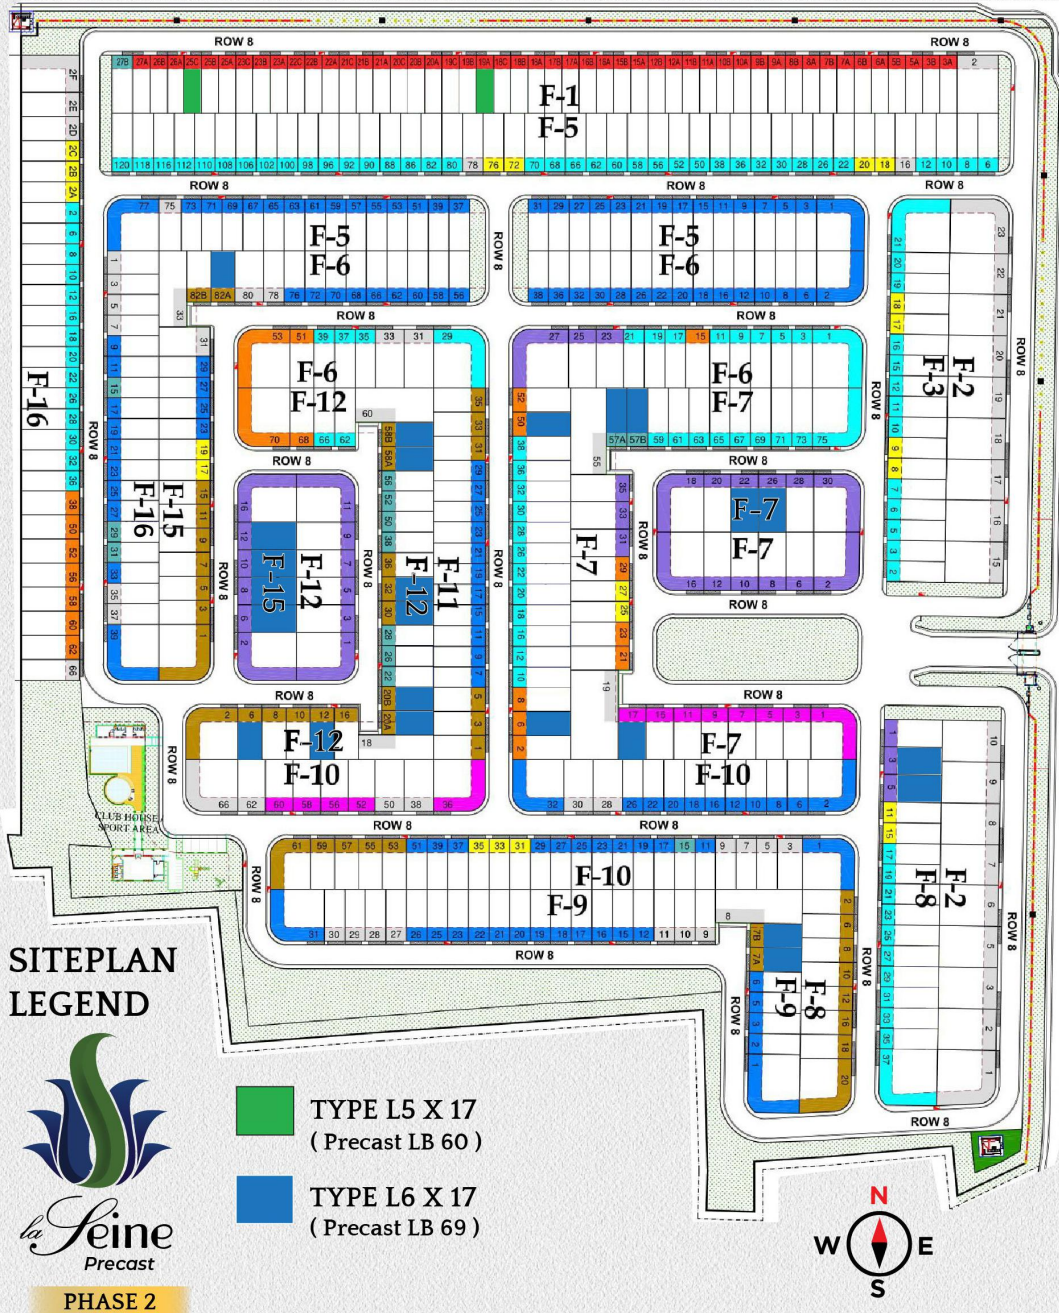

# Kanna Park Legok Banten Tipe 39

Babat, Legok, Tangerang, Banten 15820, Legok Tangerang, Banten 15820

## TYPE 39/72

2

1

1

**CLUSTER  
KANO**

**KANA PARK**

Jl. Rancaiyuh No. 32 Babat, Kec. Legok, Tangerang, Banten 15820

Developed by

# SITEPLAN