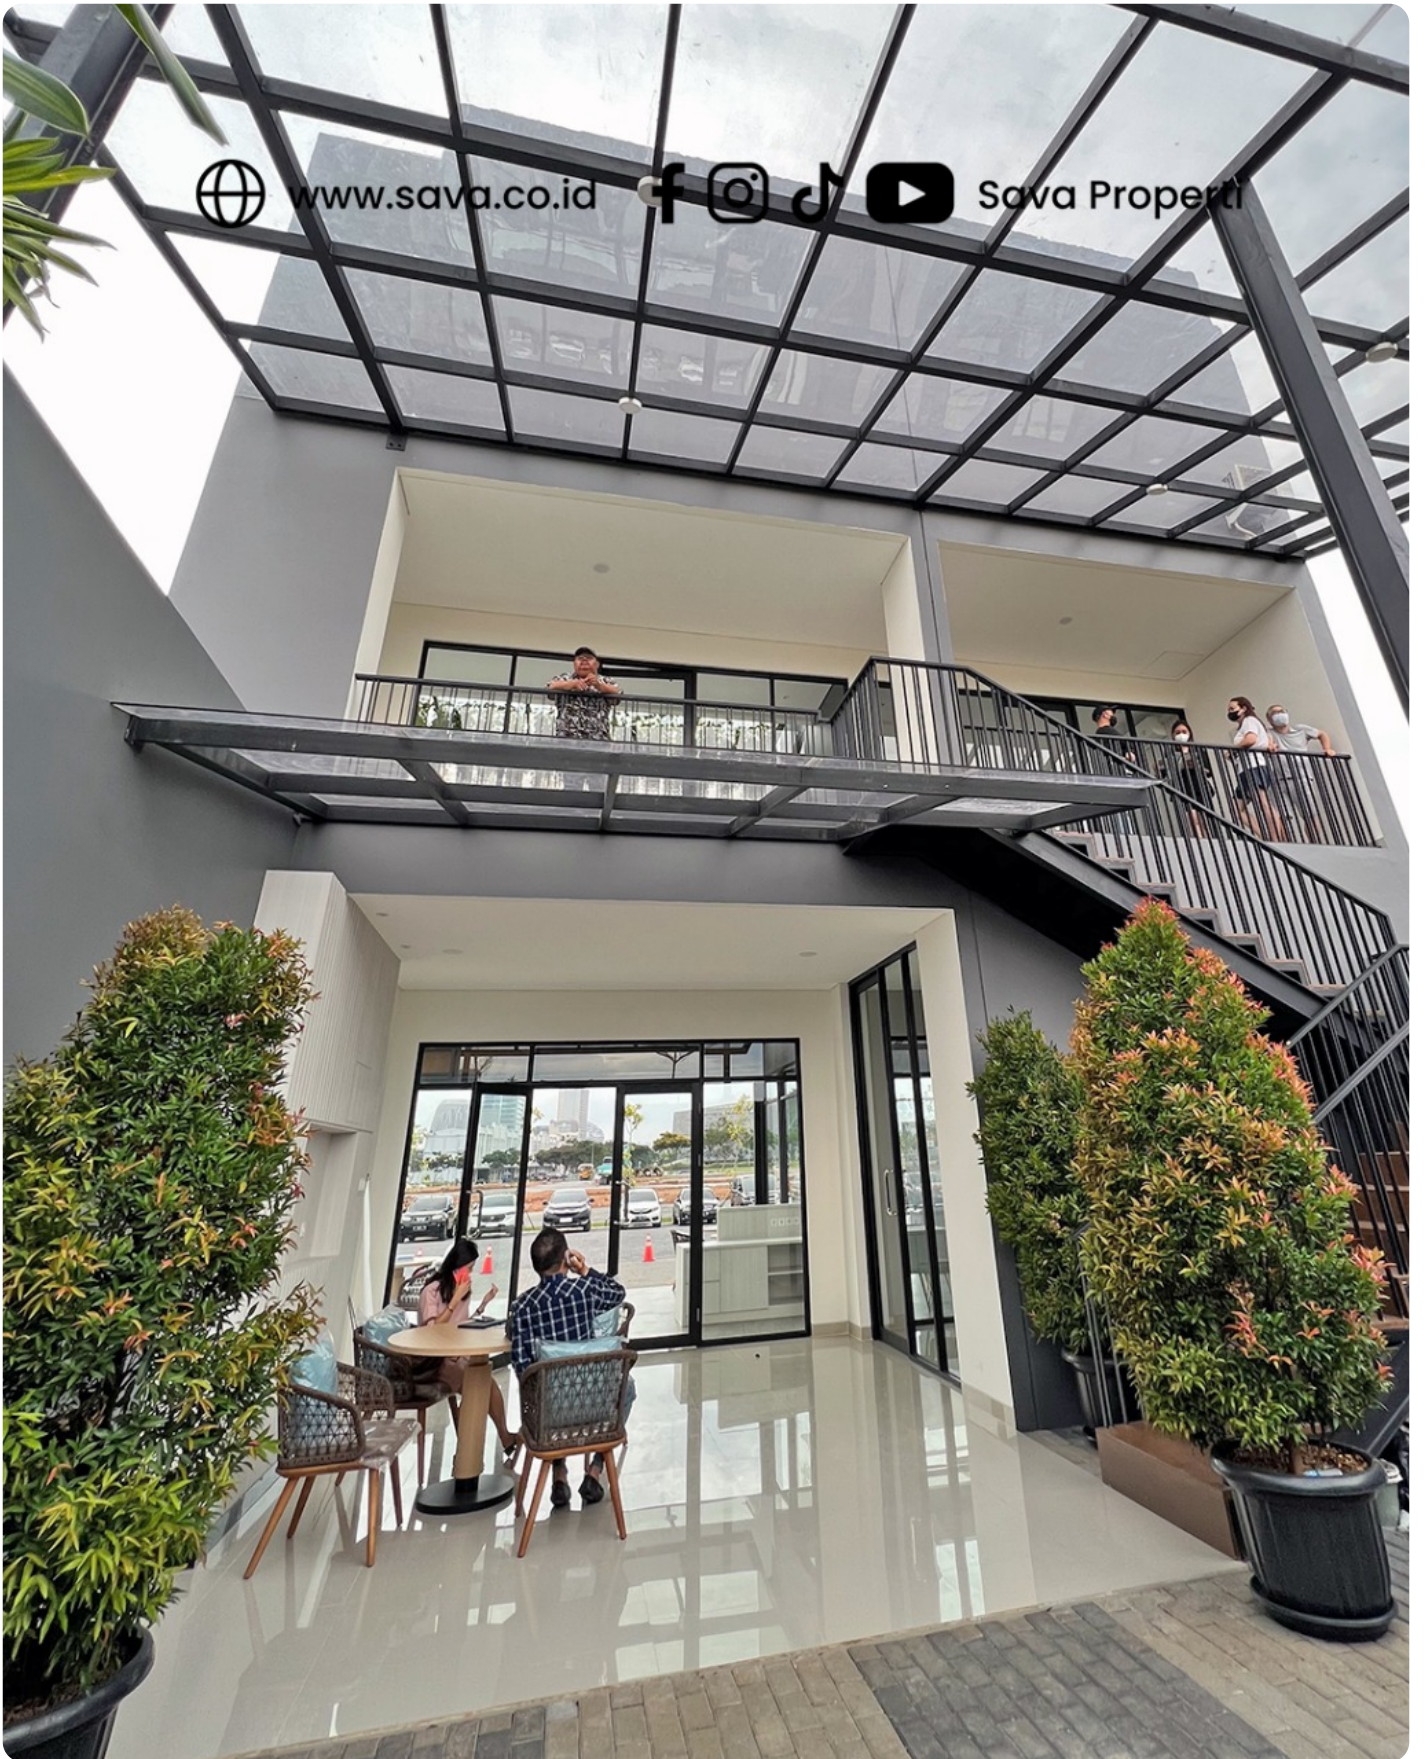

Projek Baru Ruko Hampton Promenade

Jl. Gading Serpong Boulevard, Medang, Kec. Pagedangan, Kota Tangerang, Banten 15810

www.sava.co.id

Sava Properti

www.sava.co.id

Sava Properti

www.sava.co.id

Sava Properti

www.sava.co.id

Sava Properti

www.sava.co.id

Sava Properti

Rp. 3,504,000,000

Deskripsi

SELLING POINT :

- MODERN STYLE
- IMPRESSIVE CONCEPT
- SUPERB LOCATION
- Y.O.S.E.C.A. (Your Own Style Expandable Commercial Area)
- PELUANG INVESTASI SANGAT TINGGI